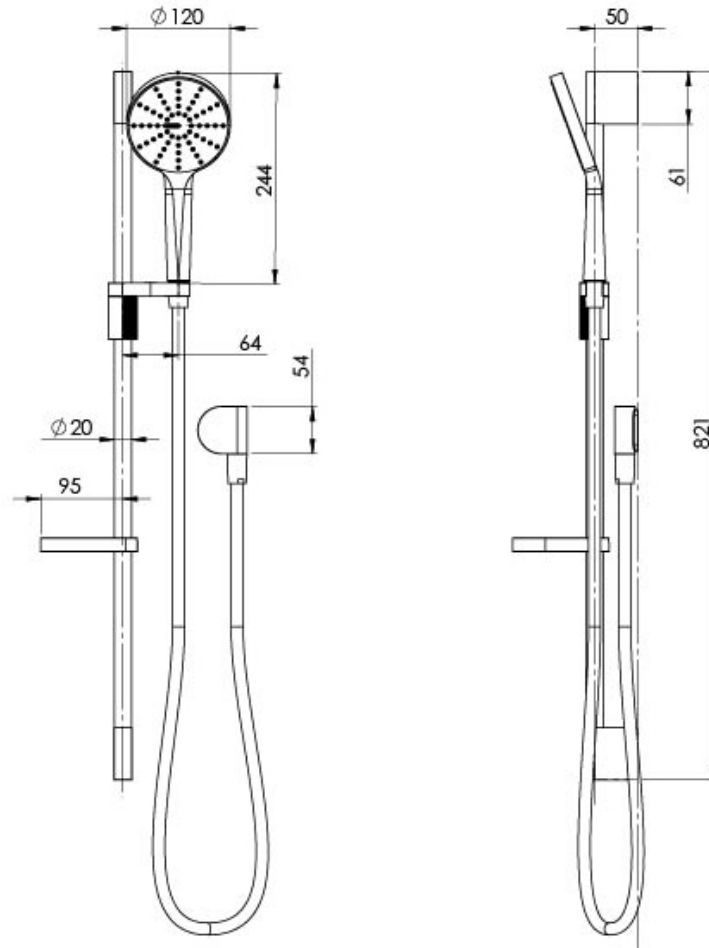

NX VIVE

NX VIVE RAIL SHOWER

SPECIFICATIONS

AVAILABLE IN

604-6810-00
Chrome

604-6810-62
Chrome /
Natural
White

INFORMATION

Temperature Rating
1 - 75°C