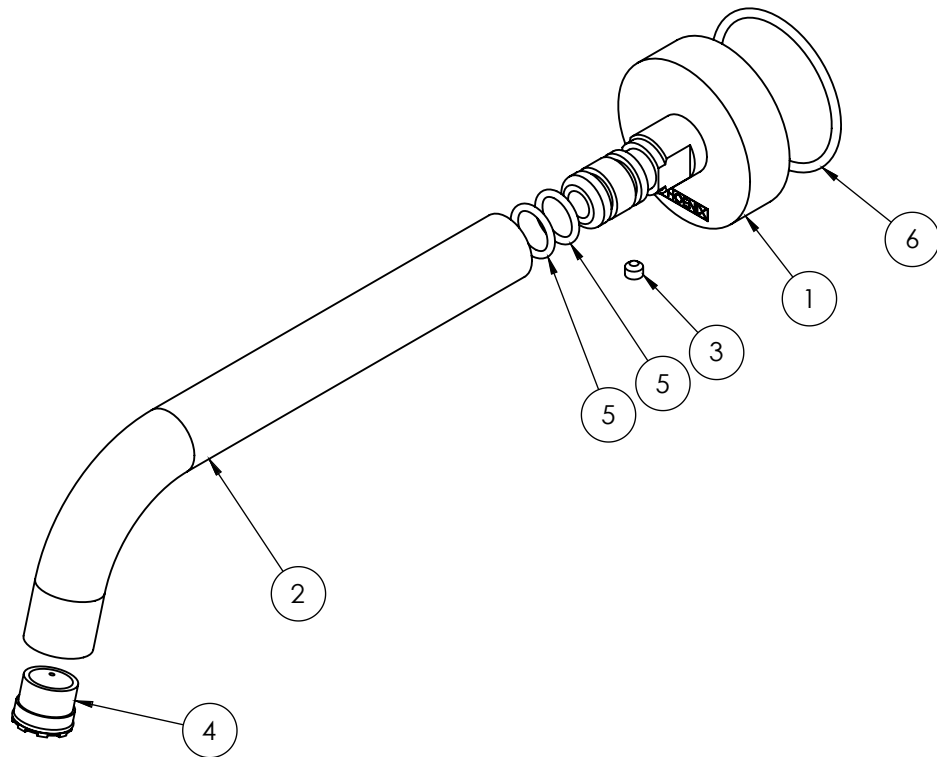

BRUSHED GOLD

WELS:

N/A

PARTS LIST

1. BACK PLATE / ADAPTER
2. WALL SPOUT 180MM CURVED
3. GRUB SCREW M5X4MM
4. AERATOR MAX FLOW
5. O-RING 12X2MM
6. O-RING 43X2.5MM

MAINTENANCE AND CARE:

- All surfaces should be cleaned with mild liquid detergent or soap and water.
- Do not use cream cleaners or citrus based cleaning products, as they are abrasive.
- Use of unsuitable cleaning agents may damage the surface. Any damage caused in this way will not be covered by warranty.

PACKAGING INCLUDES

- 1 x Wall bath outlet 180mm curved
- 1 x Aerator key
- 1 x Installation instructions
- 1 x Warranty card

PLEASE [CLICK HERE](#) TO VIEW FULL WARRANTY

While we aim to ensure the specifications shown are correct at time of printing, Phoenix Tapware reserves the right to make modifications without prior notice. Always use the physical product measurements for mark-ups and roughing-in as the line drawing shown may differ from the actual product over time. All measurements are shown in millimetres.