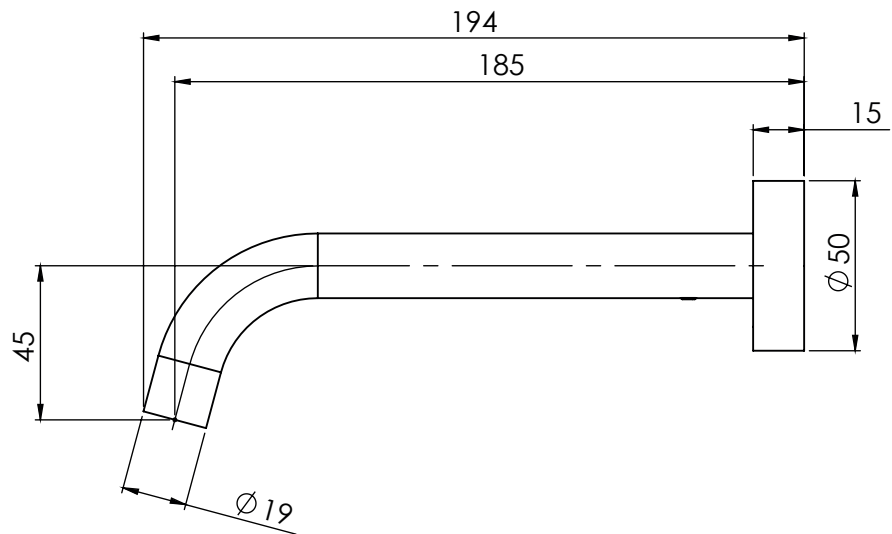

PHOENIX

SPECIFICATIONS

VIVID SLIMLINE

WALL BATH OUTLET 180MM CURVED

PRODUCT CODE: VS776-12
 FINISH: BRUSHED GOLD
 WELS: N/A

INFORMATION:

TEMPERATURE RATING: MIN 1° - MAX 75°
 PRESSURE RATING: MIN 150 kPa - MAX 500 kPa

ALSO AVAILABLE IN:

FOR MORE INFORMATION VISIT
www.phoenixtapware.com.au

PLEASE [CLICK HERE](#) TO VIEW FULL WARRANTY

While we aim to ensure the specifications shown are correct at time of printing, Phoenix Tapware reserves the right to make modifications without prior notice. Always use the physical product measurements for mark-ups and roughing-in as the line drawing shown may differ from the actual product over time. All measurements are shown in millimetres.

www.phoenixtapware.com.au
 03 9780 4200

PHOENIX

SPECIFICATIONS

VIVID SLIMLINE

WALL BATH OUTLET 180MM CURVED

PRODUCT CODE:

VS776-12

FINISH:

PACKAGING INCLUDES

- 1 x Wall bath outlet 180mm curved
- 1 x Aerator key
- 1 x Installation instructions
- 1 x Warranty card

PLEASE [CLICK HERE](#) TO VIEW FULL WARRANTY

While we aim to ensure the specifications shown are correct at time of printing, Phoenix Tapware reserves the right to make modifications without prior notice. Always use the physical product measurements for mark-ups and roughing-in as the line drawing shown may differ from the actual product over time. All measurements are shown in millimetres.