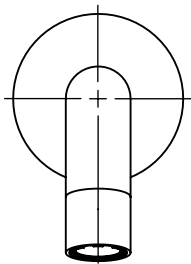

PHOENIX

SPECIFICATIONS

VIVID SLIMLINE

WALL BATH OUTLET 180MM CURVED

PRODUCT CODE: VS776-12
 FINISH: BRUSHED GOLD
 WELS: N/A

INFORMATION:

TEMPERATURE RATING: MIN 1° - MAX 75°
 PRESSURE RATING: MIN 150 kPa - MAX 500 kPa

ALSO AVAILABLE IN:

FOR MORE INFORMATION VISIT
www.phoenixtapware.com.au

PLEASE [CLICK HERE](#) TO VIEW FULL WARRANTY

While we aim to ensure the specifications shown are correct at time of printing, Phoenix Tapware reserves the right to make modifications without prior notice. Always use the physical product measurements for mark-ups and roughing-in as the line drawing shown may differ from the actual product over time. All measurements are shown in millimetres.

www.phoenixtapware.com.au
 03 9780 4200

PHOENIX

SPECIFICATIONS

VIVID SLIMLINE

WALL BATH OUTLET 180MM CURVED

PRODUCT CODE:

VS776-12

FINISH:

PACKAGING INCLUDES

- 1 x Wall bath outlet 180mm curved
- 1 x Aerator key
- 1 x Installation instructions
- 1 x Warranty card

PLEASE [CLICK HERE](#) TO VIEW FULL WARRANTY

While we aim to ensure the specifications shown are correct at time of printing, Phoenix Tapware reserves the right to make modifications without prior notice. Always use the physical product measurements for mark-ups and roughing-in as the line drawing shown may differ from the actual product over time. All measurements are shown in millimetres.