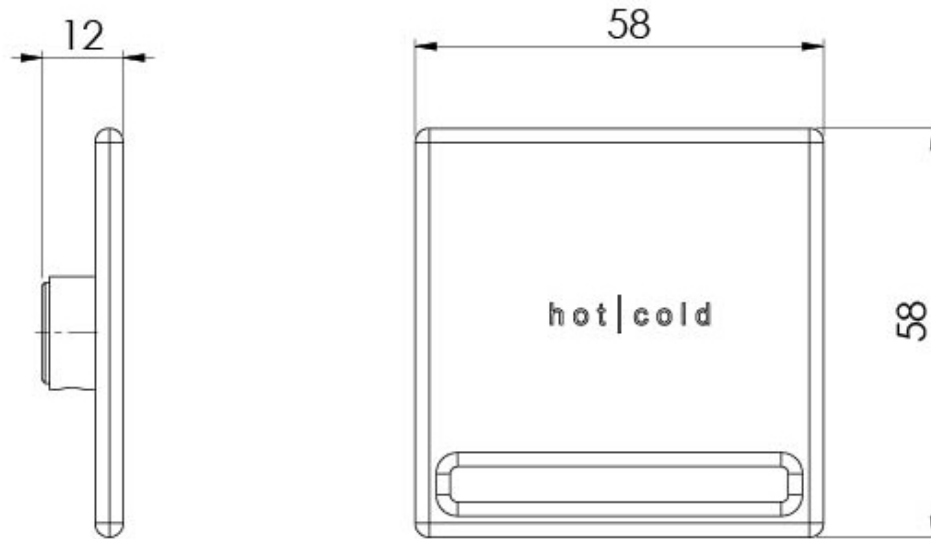

ZIMI

ZIMI WALL MIXER HANDLE ONLY

SPECIFICATIONS

AVAILABLE IN

				
116-9002-00 Chrome	116-9002-40 Brushed Nickel	116-9002-10 Matte Black	116-9002-80 Matte White	
				
116-9002-81 Cool Grey	116-9002-82 Oatmeal	116-9002-83 Blush Pink	116-9002-84 Sage Green	116-9002-85 Powder Blue