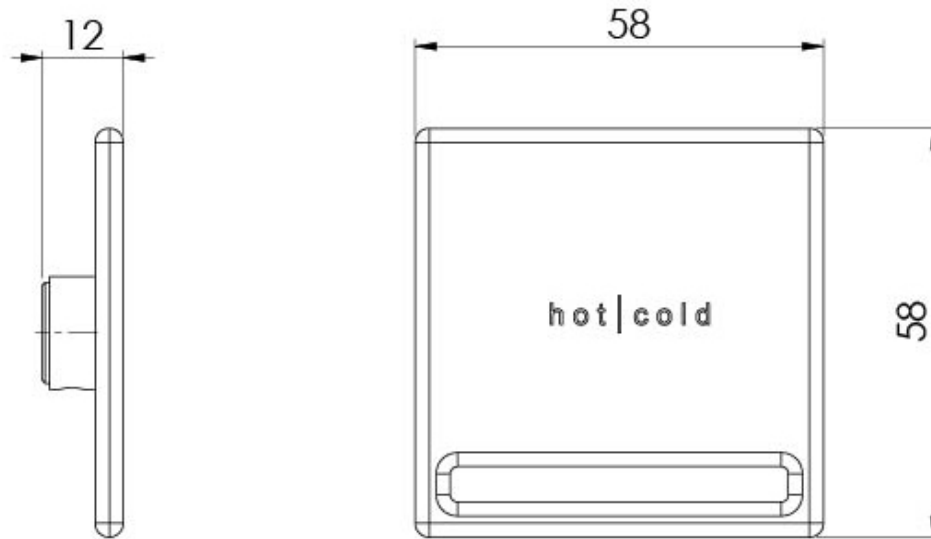

ZIMI

ZIMI WALL MIXER HANDLE ONLY

SPECIFICATIONS

AVAILABLE IN

116-9002-00
Chrome

116-9002-40
Brushed
Nickel

116-9002-10
Matte Black

116-9002-80
Matte White