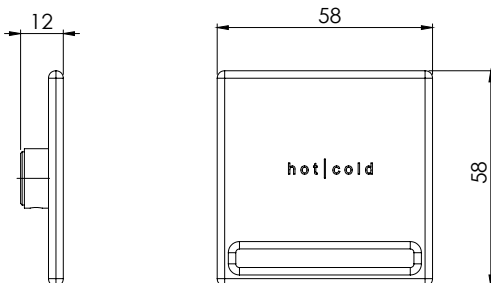

PHOENIX

ZIMI

WALL MIXER HANDLE

CODE	FINISH	WELS
116-9002-00	CHROME	N/A
116-9002-40	BRUSHED NICKEL	N/A
116-9002-10	MATTE BLACK	N/A
116-9002-80	MATTE WHITE	N/A
116-9002-81	COOL GREY	N/A
116-9002-82	OATMEAL	N/A
116-9002-83	BLUSH PINK	N/A
116-9002-84	SAGE GREEN	N/A
116-9002-85	POWDER BLUE	N/A

Displayed in order from left to right

MAINTENANCE AND CARE:

All surfaces should be cleaned with mild liquid detergent or soap and water. Do not use cream cleaners or citrus based cleaning products, as they are abrasive.

Use of unsuitable cleaning agents may damage the surface. Any damage caused in this way will not be covered by warranty.

PACKAGING INCLUDES

- 1 x Wall mixer handle
- 1 x Installation kit
- 1 x Warranty card