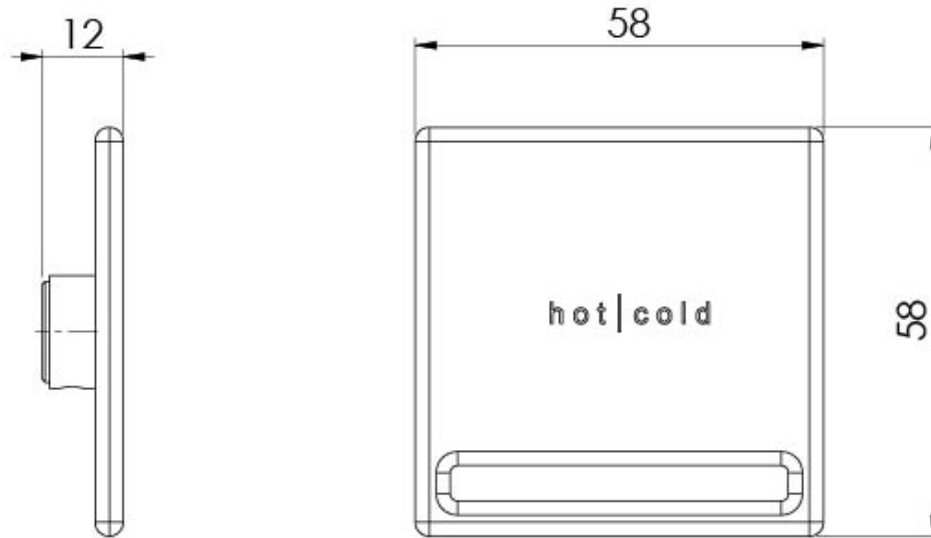

ZIMI

ZIMI WALL MIXER HANDLE ONLY

SPECIFICATIONS

AVAILABLE IN

116-9002-00
Chrome

116-9002-40
Brushed
Nickel

116-9002-10
Matte Black

116-9002-80
Matte White