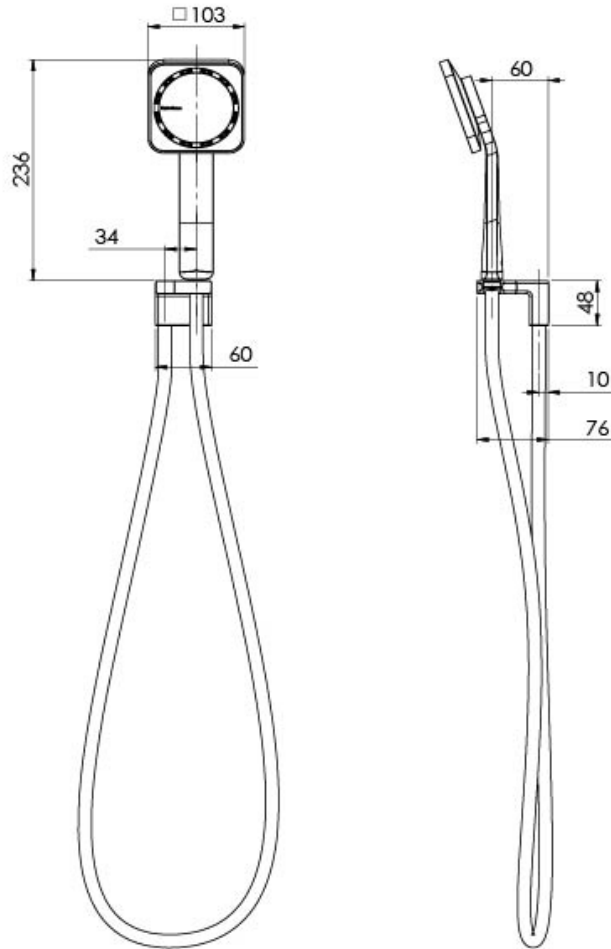

NX ORLI

NX ORLI HAND SHOWER

SPECIFICATIONS

AVAILABLE IN

607-6610-00
Chrome

607-6610-10
Matte Black

INFORMATION

Temperature Rating
1 - 75°C