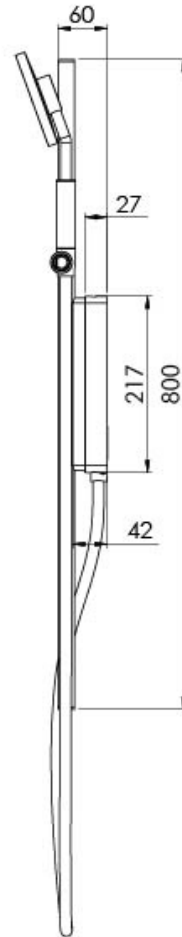

NX IKO

NX IKO RAIL SHOWER

SPECIFICATIONS

AVAILABLE IN

608-6810-00
Chrome

608-6810-10
Matte Black

INFORMATION

Temperature Rating
1 - 75°C