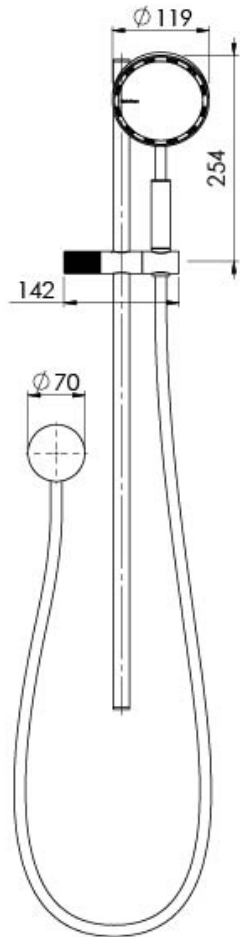

NX IKO

NX IKO RAIL SHOWER

SPECIFICATIONS

AVAILABLE IN

608-6810-00
Chrome

608-6810-10
Matte Black

INFORMATION

Temperature Rating
1 - 75°C