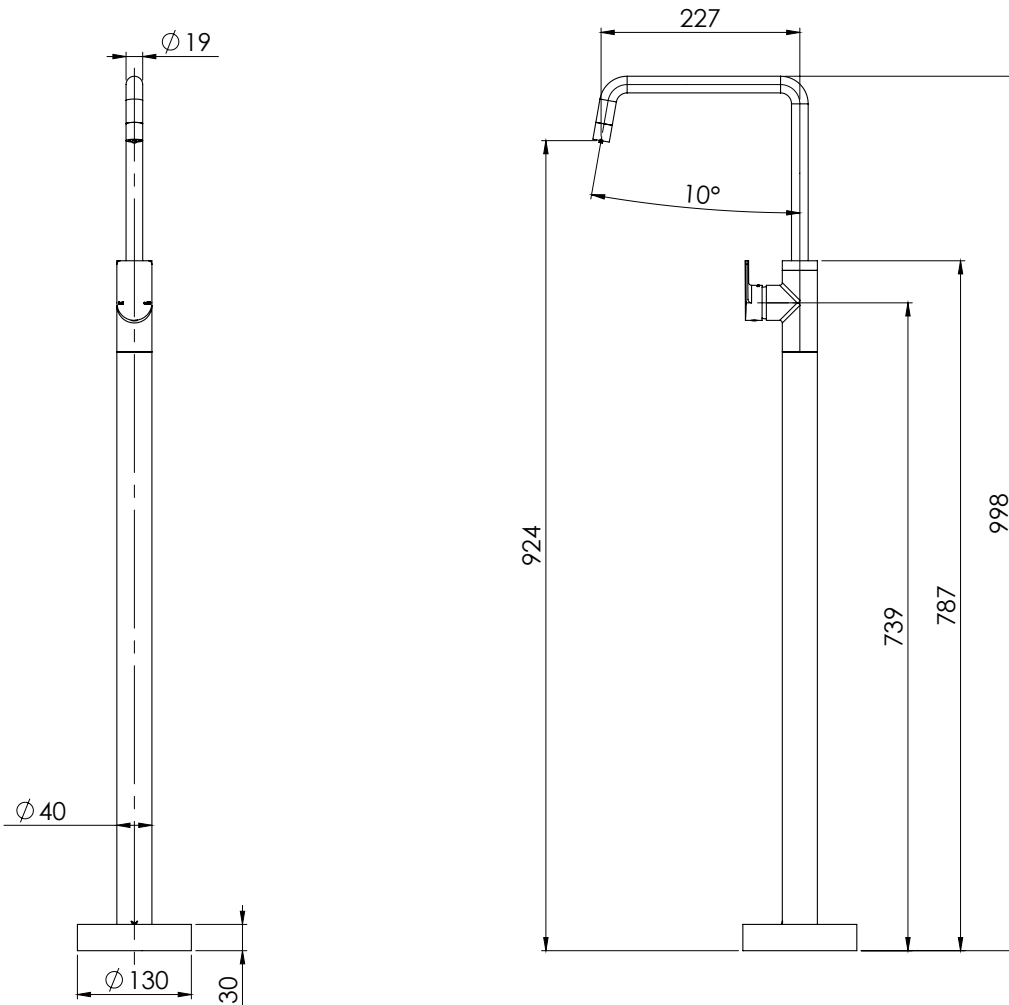

PHOENIX

SPECIFICATIONS

MEKKO

FLOOR MOUNTED BATH MIXER

PRODUCT CODE: 115-7450-30
FINISH: GUN METAL
WELS: N/A

INFORMATION:

TEMPERATURE RATING: MIN 1° - MAX 75°
PRESSURE RATING: MIN 150 kPa - MAX 500 kPa

AVAILABLE IN:

FOR MORE INFORMATION VISIT
www.phoenixtapware.com.au

PLEASE [CLICK HERE TO VIEW FULL WARRANTY](#)

While we aim to ensure the specifications shown are correct at time of printing, Phoenix Tapware reserves the right to make modifications without prior notice. Always use the physical product measurements for mark-ups and roughing-in as the line drawing shown may differ from the actual product over time. All measurements are shown in millimetres. Some colours may vary across product types due to differing construction materials. Printed images are a representation only and the colour or finish may vary from the actual product.
Designed and Registered in Australia by Phoenix Industries Pty. Ltd

www.phoenixtapware.com.au
03 9780 4200