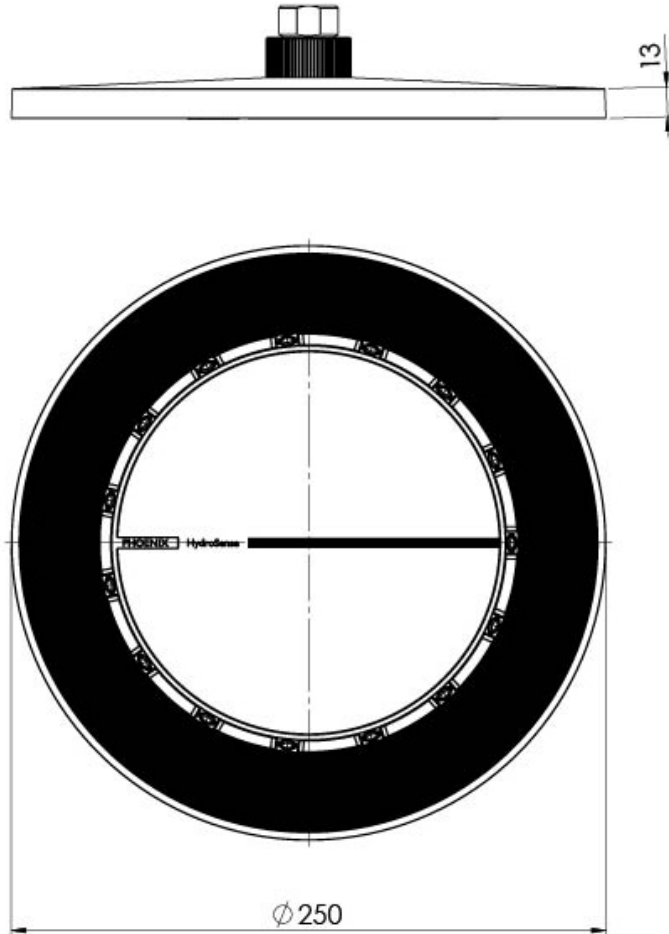

NX IKO

NX IKO SHOWER ROSE

SPECIFICATIONS

AVAILABLE IN

608-5000-00
Chrome

608-5000-10
Matte Black

INFORMATION

Temperature Rating
1 - 75°C