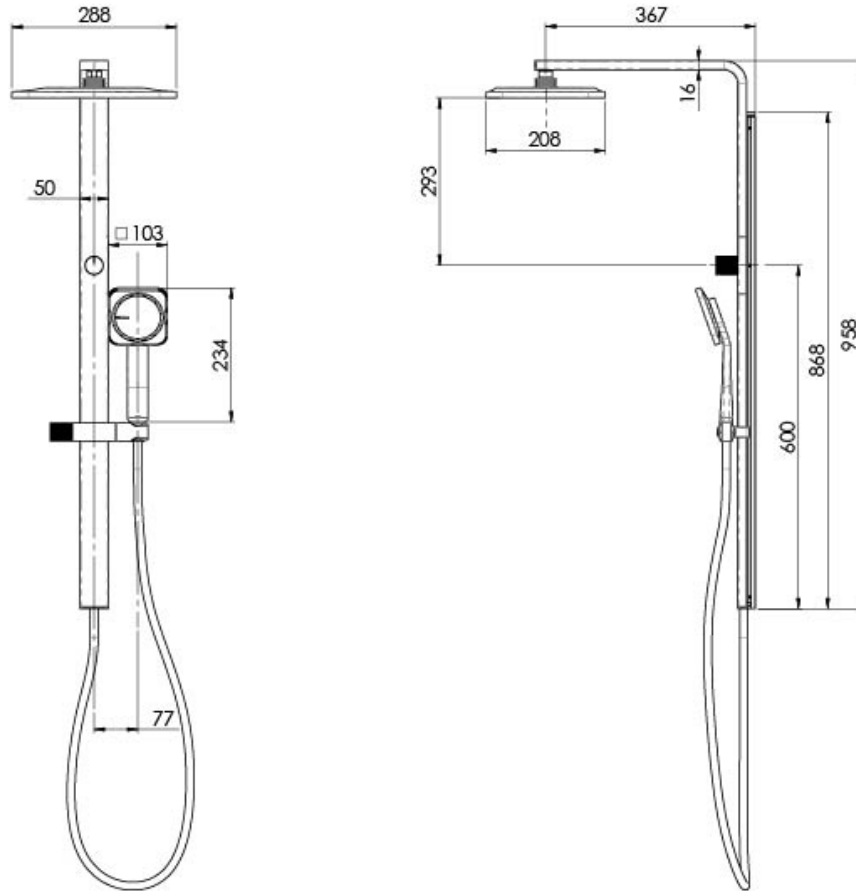

NX ORLI

NX ORLI TWIN SHOWER

SPECIFICATIONS

AVAILABLE IN

607-6500-00
Chrome

607-6500-10
Matte Black

INFORMATION

Temperature Rating
1 - 75°C