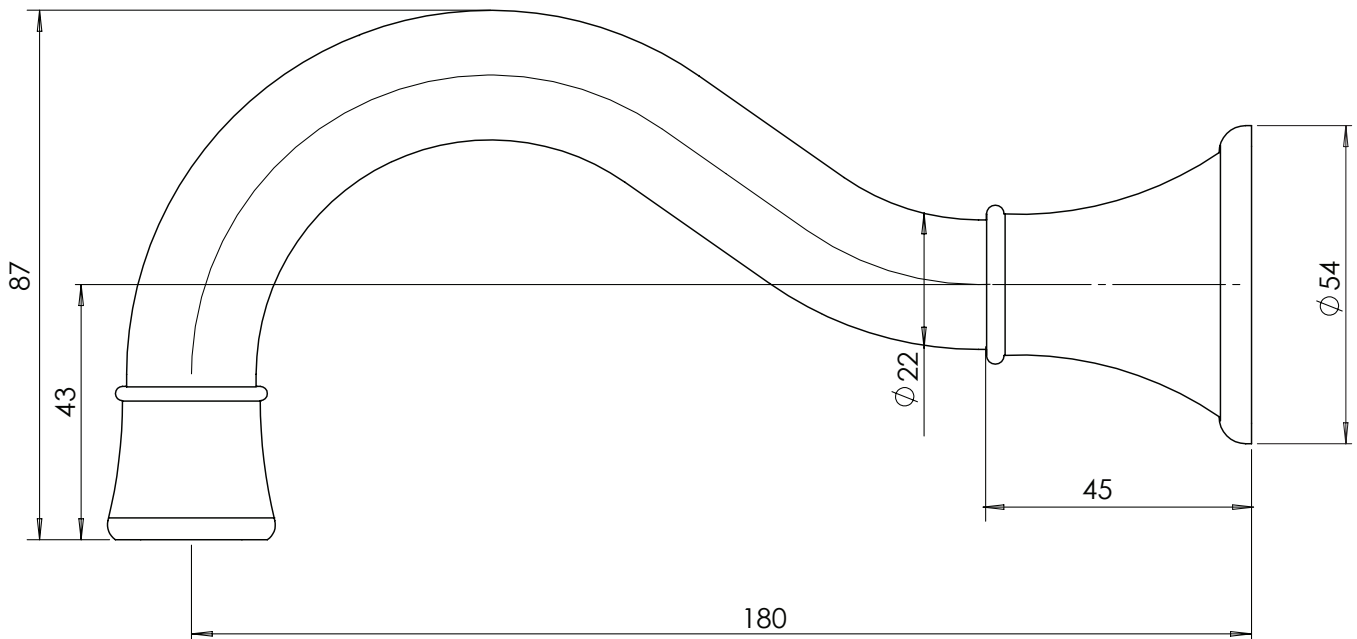

PHOENIX

SPECIFICATIONS

NOSTALGIA

BATH OUTLET SHEPHERDS CROOK

PRODUCT CODE: NS069-33
 FINISH: ANTIQUE BLACK
 WELS: N/A

INFORMATION:

TEMPERATURE RATING: MIN 1° - MAX 75°
 PRESSURE RATING: MIN 150 kPa - MAX 500 kPa

AVAILABLE IN:

FOR MORE INFORMATION VISIT
www.phoenixtapware.com.au

PLEASE [CLICK HERE](#) TO VIEW FULL WARRANTY

While we aim to ensure the specifications shown are correct at time of printing, Phoenix Tapware reserves the right to make modifications without prior notice. Always use the physical product measurements for mark-ups and roughing-in as the line drawing shown may differ from the actual product over time. All measurements are shown in millimetres.