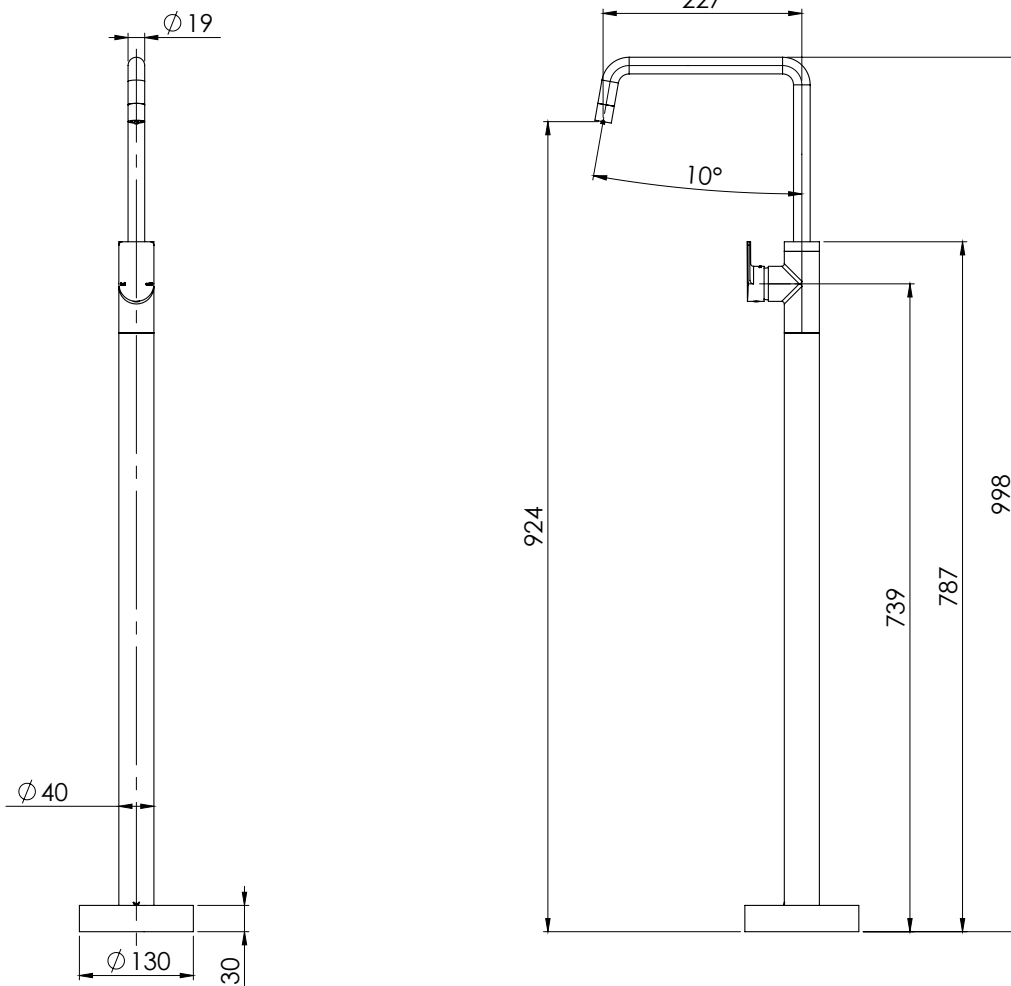

PHOENIX

SPECIFICATIONS

MEKKO

FLOOR MOUNTED BATH MIXER

PRODUCT CODE:	115-7450-00
FINISH:	CHROME
WELS:	N/A

INFORMATION:

TEMPERATURE RATING:	MIN 1° - MAX 75°
PRESSURE RATING:	MIN 150 kPa - MAX 500 kPa

AVAILABLE IN:

FOR MORE INFORMATION VISIT www.phoenixtapware.com.au

PLEASE [CLICK HERE](#) TO VIEW FULL WARRANTY

While we aim to ensure the specifications shown are correct at time of printing, Phoenix Tapware reserves the right to make modifications without prior notice. Always use the physical product measurements for mark-ups and roughing-in as the line drawing shown may differ from the actual product over time. All measurements are shown in millimetres. Some colours may vary across product types due to differing construction materials. Printed images are a representation only and the colour or finish may vary from the actual product.
Designed and Registered in Australia by Phoenix Industries Pty. Ltd