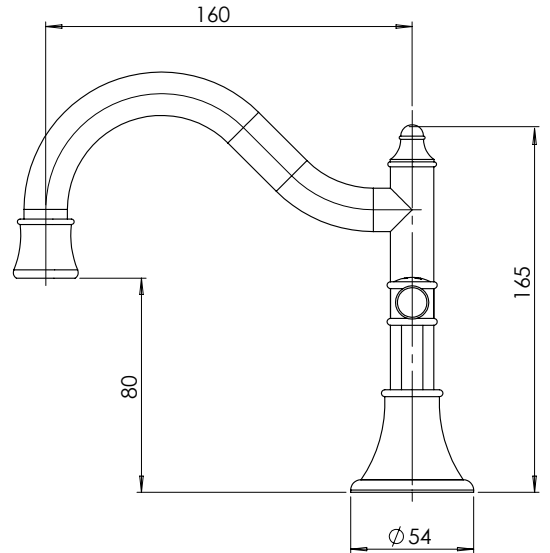

PHOENIX

SPECIFICATIONS

NOSTALGIA LEVER

BASIN SET SHEPHERDS CROOK

PRODUCT CODE: NSI04L-33
 FINISH: ANTIQUE BLACK
 WELS: 5 STAR - 5.0 LT/MIN

INFORMATION:

TEMPERATURE RATING: MIN 1° - MAX 75°
 PRESSURE RATING: MIN 150 kPa - MAX 500 kPa

AVAILABLE IN:

FOR MORE INFORMATION VISIT
www.phoenixtapware.com.au

PLEASE [CLICK HERE TO VIEW FULL WARRANTY](#)

While we aim to ensure the specifications shown are correct at time of printing, Phoenix Tapware reserves the right to make modifications without prior notice. Always use the physical product measurements for mark-ups and roughing-in as the line drawing shown may differ from the actual product over time. All measurements are shown in millimetres.