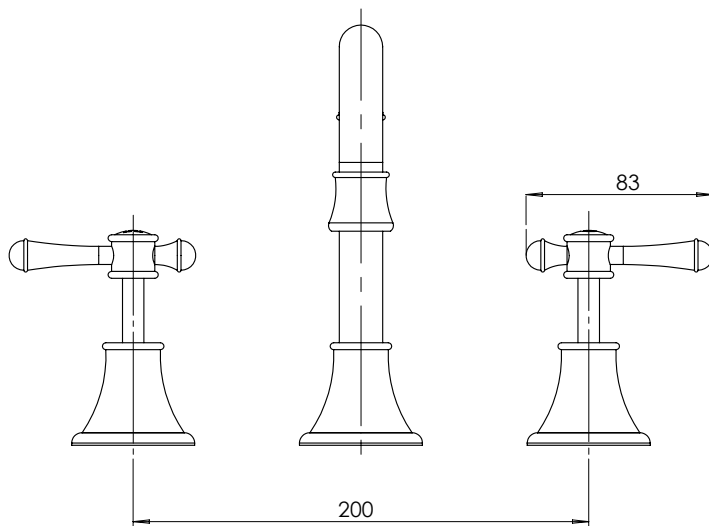

PHOENIX

SPECIFICATIONS

NOSTALGIA LEVER

BASIN SET SHEPHERDS CROOK

PRODUCT CODE: NSI04L-33
 FINISH: ANTIQUE BLACK
 WELS: 5 STAR - 5.0 LT/MIN

INFORMATION:

TEMPERATURE RATING: MIN 1° - MAX 75°
 PRESSURE RATING: MIN 150 kPa - MAX 500 kPa

AVAILABLE IN:

FOR MORE INFORMATION VISIT
www.phoenixtapware.com.au

PLEASE [CLICK HERE TO VIEW FULL WARRANTY](#)

While we aim to ensure the specifications shown are correct at time of printing, Phoenix Tapware reserves the right to make modifications without prior notice. Always use the physical product measurements for mark-ups and roughing-in as the line drawing shown may differ from the actual product over time. All measurements are shown in millimetres.