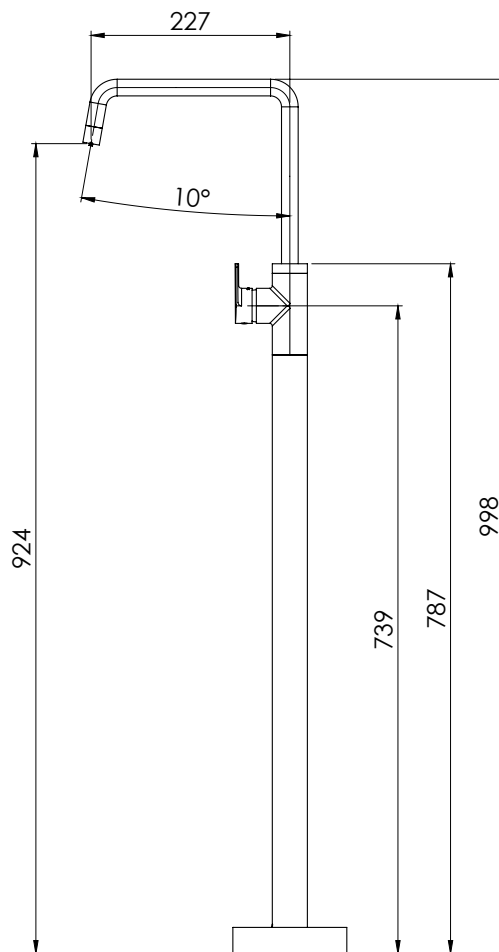

PHOENIX

SPECIFICATIONS

MEKKO

FLOOR MOUNTED BATH MIXER

PRODUCT CODE: 115-7450-10
 FINISH: MATTE BLACK
 WELS: N/A

INFORMATION:

TEMPERATURE RATING: MIN 1° - MAX 75°
 PRESSURE RATING: MIN 150 kPa - MAX 500 kPa

AVAILABLE IN:

FOR MORE INFORMATION VISIT
www.phoenixtapware.com.au

PLEASE [CLICK HERE TO VIEW FULL WARRANTY](#)

While we aim to ensure the specifications shown are correct at time of printing, Phoenix Tapware reserves the right to make modifications without prior notice. Always use the physical product measurements for mark-ups and roughing-in as the line drawing shown may differ from the actual product over time. All measurements are shown in millimetres. Some colours may vary across product types due to differing construction materials. Printed images are a representation only and the colour or finish may vary from the actual product.
 Designed and Registered in Australia by Phoenix Industries Pty. Ltd