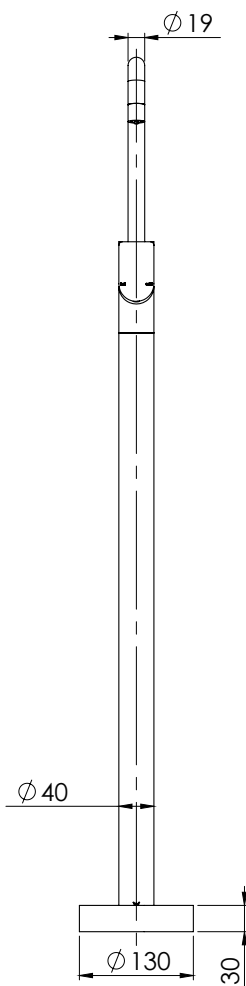

PHOENIX

SPECIFICATIONS

MEKKO

FLOOR MOUNTED BATH MIXER

PRODUCT CODE: 115-7450-10
 FINISH: MATTE BLACK
 WELS: N/A

INFORMATION:

TEMPERATURE RATING: MIN 1° - MAX 75°
 PRESSURE RATING: MIN 150 kPa - MAX 500 kPa

AVAILABLE IN:

FOR MORE INFORMATION VISIT
www.phoenixtapware.com.au

PLEASE [CLICK HERE TO VIEW FULL WARRANTY](#)

While we aim to ensure the specifications shown are correct at time of printing, Phoenix Tapware reserves the right to make modifications without prior notice. Always use the physical product measurements for mark-ups and roughing-in as the line drawing shown may differ from the actual product over time. All measurements are shown in millimetres. Some colours may vary across product types due to differing construction materials. Printed images are a representation only and the colour or finish may vary from the actual product.
 Designed and Registered in Australia by Phoenix Industries Pty. Ltd