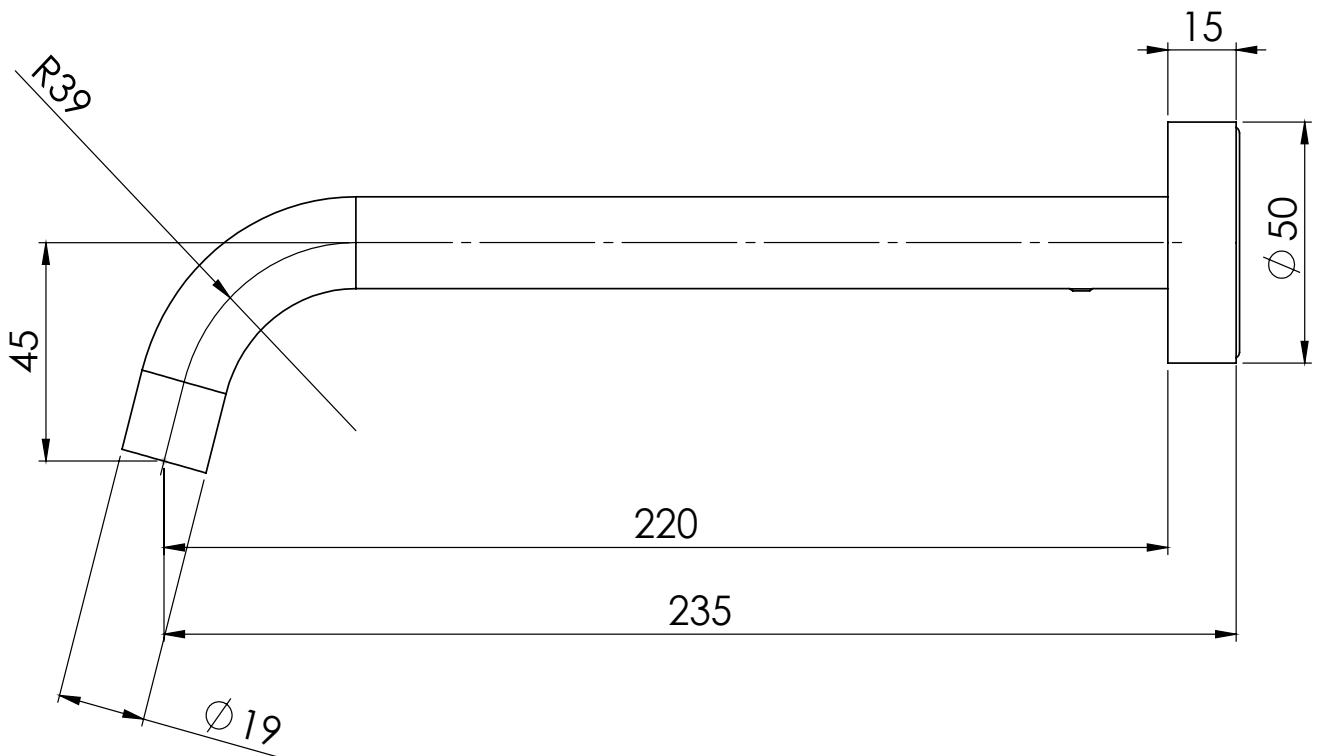

PHOENIX

SPECIFICATIONS

VIVID SLIMLINE

WALL BATH OUTLET 230 CURVED

PRODUCT CODE: VS7640-30
 FINISH: GUN METAL
 WELS: N/A

INFORMATION:

TEMPERATURE RATING: MIN 1° - MAX 75°
 PRESSURE RATING: MIN 150 kPa - MAX 500 kPa

AVAILABLE IN:

FOR MORE INFORMATION VISIT
www.phoenixtapware.com.au

PLEASE [CLICK HERE TO VIEW FULL WARRANTY](#)

While we aim to ensure the specifications shown are correct at time of printing, Phoenix Tapware reserves the right to make modifications without prior notice. Always use the physical product measurements for mark-ups and roughing-in as the line drawing shown may differ from the actual product over time. All measurements are shown in millimetres. Some colours may vary across product types due to differing construction materials. Printed images are a representation only and the colour or finish may vary from the actual product.

www.phoenixtapware.com.au
 03 9780 4200

PHOENIX

SPECIFICATIONS

VIVID SLIMLINE

WALL BATH OUTLET 230 CURVED

PRODUCT CODE:

VS7640-30

FINISH:

PACKAGING INCLUDES

- 1 x Wall bath outlet 230mm curved
- 1 x Aerator key
- 1 x Installation instructions
- 1 x Warranty card

PLEASE [CLICK HERE TO VIEW FULL WARRANTY](#)

While we aim to ensure the specifications shown are correct at time of printing, Phoenix Tapware reserves the right to make modifications without prior notice. Always use the physical product measurements for mark-ups and roughing-in as the line drawing shown may differ from the actual product over time. All measurements are shown in millimetres. Some colours may vary across product types due to differing construction materials. Printed images are a representation only and the colour or finish may vary from the actual product.