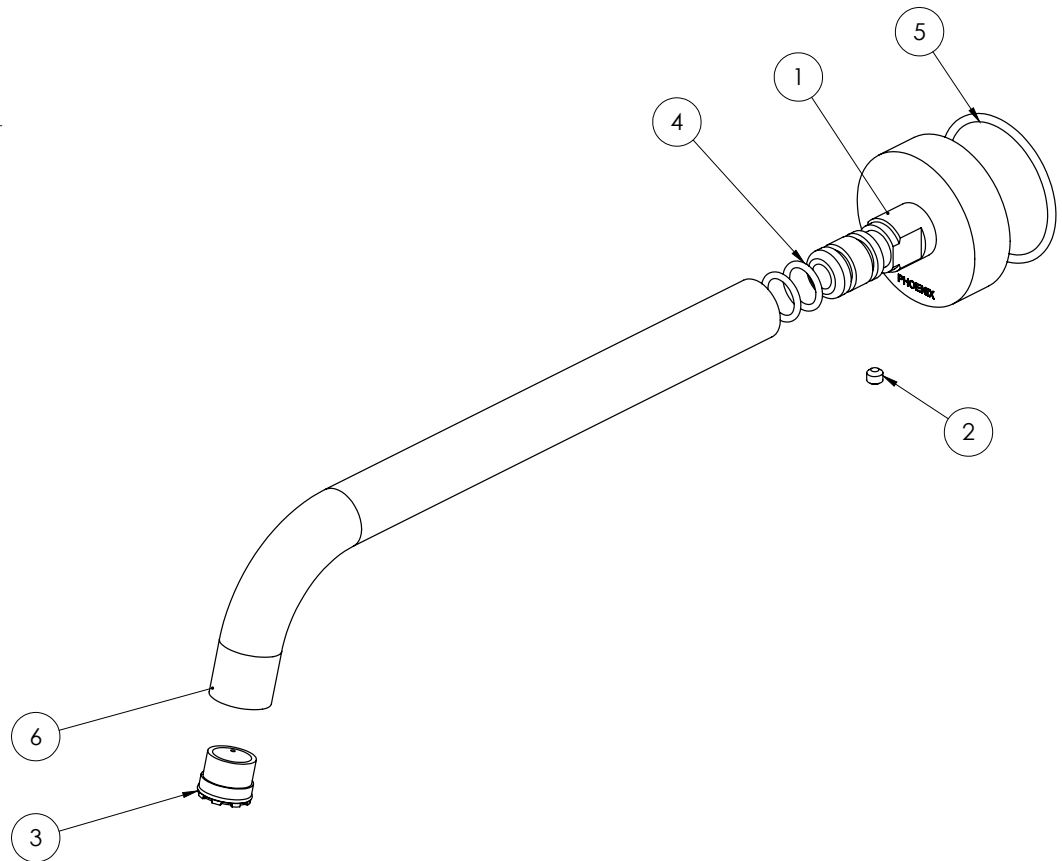

www.phoenixtapware.com.au
 03 9780 4200

PHOENIX

SPECIFICATIONS

VIVID SLIMLINE

WALL BATH OUTLET 230 CURVED

PRODUCT CODE:

VS7640-30

FINISH:

GUN METAL

WELS:

N/A

PARTS LIST

1. DRESS PLATE
2. GRUB SCREW M5X4
3. AERATOR
4. O-RING 12X2.0
5. O-RING 43X2.5
6. SPOUT

MAINTENANCE AND CARE:

- All surfaces should be cleaned with mild liquid detergent or soap and water.
- Do not use cream cleaners or citrus based cleaning products, as they are abrasive.
- Use of unsuitable cleaning agents may damage the surface. Any damage caused in this way will not be covered by warranty.

PACKAGING INCLUDES

- 1 x Wall bath outlet 230mm curved
- 1 x Aerator key
- 1 x Installation instructions
- 1 x Warranty card

PLEASE [CLICK HERE TO VIEW FULL WARRANTY](#)

While we aim to ensure the specifications shown are correct at time of printing, Phoenix Tapware reserves the right to make modifications without prior notice. Always use the physical product measurements for mark-ups and roughing-in as the line drawing shown may differ from the actual product over time. All measurements are shown in millimetres. Some colours may vary across product types due to differing construction materials. Printed images are a representation only and the colour or finish may vary from the actual product.