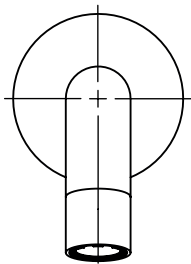

### WALL BATH OUTLET 180MM CURVED

PRODUCT CODE: VS776 GM  
 FINISH: GUN METAL  
 WELS: N/A

#### INFORMATION:

TEMPERATURE RATING: MIN 1° - MAX 75°  
 PRESSURE RATING: MIN 150 kPa - MAX 500 kPa

AVAILABLE IN:

FOR MORE INFORMATION VISIT  
[www.phoenixtapware.com.au](http://www.phoenixtapware.com.au)

PLEASE [CLICK HERE](#) TO VIEW FULL WARRANTY

While we aim to ensure the specifications shown are correct at time of printing, Phoenix Tapware reserves the right to make modifications without prior notice. Always use the physical product measurements for mark-ups and roughing-in as the line drawing shown may differ from the actual product over time. All measurements are shown in millimetres.