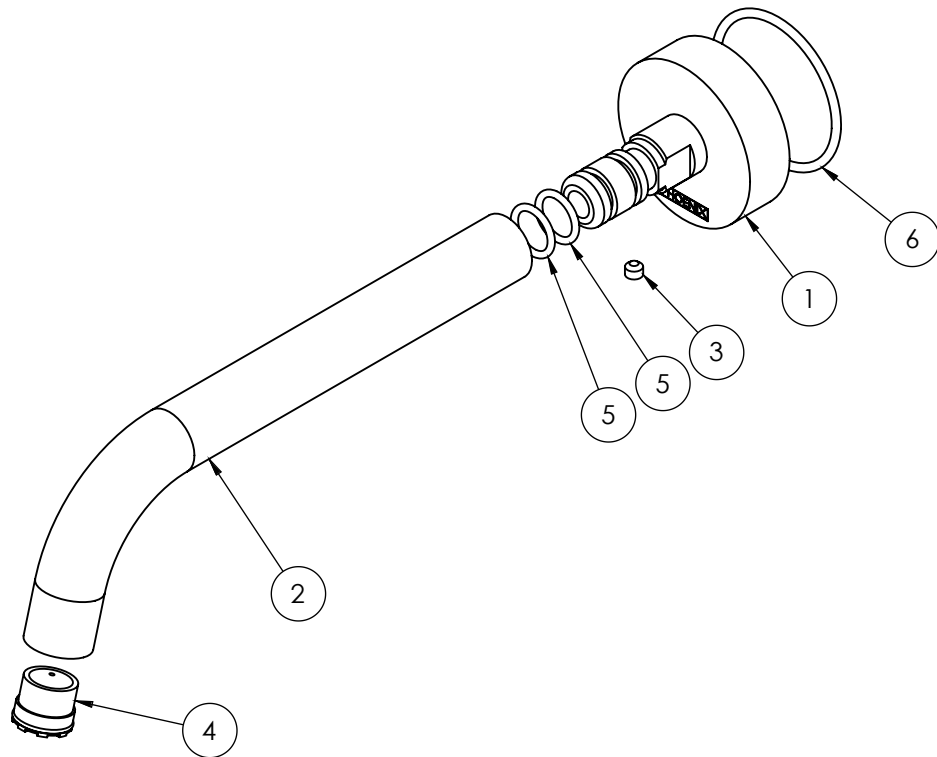

### VIVID SLIMLINE

### WALL BATH OUTLET 180MM CURVED

PRODUCT CODE:

VS776 GM

FINISH:

GUN METAL

WELS:

N/A

#### PARTS LIST

1. BACK PLATE / ADAPTER
2. WALL SPOUT 180MM CURVED
3. GRUB SCREW M5X4MM
4. AERATOR MAX FLOW
5. O-RING 12X2MM
6. O-RING 43X2.5MM