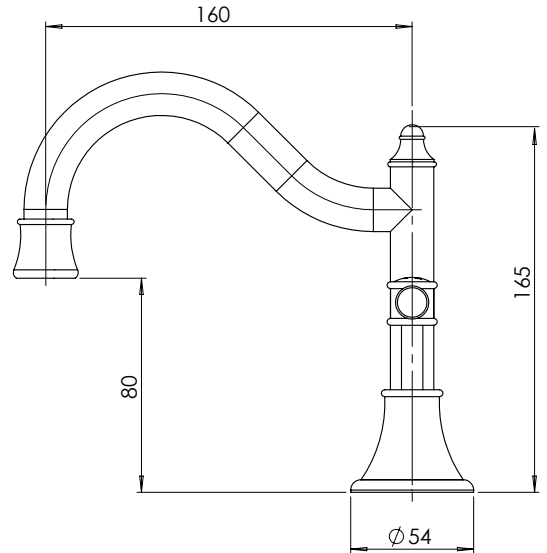

PHOENIX

SPECIFICATIONS

NOSTALGIA LEVER

BASIN SET SHEPHERDS CROOK

PRODUCT CODE: NSI04L-40
 FINISH: BRUSHED NICKEL
 WELS: 5 STAR - 5.0 LT/MIN

INFORMATION:

TEMPERATURE RATING: MIN 1° - MAX 75°
 PRESSURE RATING: MIN 150 kPa - MAX 500 kPa

AVAILABLE IN:

FOR MORE INFORMATION VISIT
www.phoenixtapware.com.au

PLEASE [CLICK HERE](#) TO VIEW FULL WARRANTY

While we aim to ensure the specifications shown are correct at time of printing, Phoenix Tapware reserves the right to make modifications without prior notice. Always use the physical product measurements for mark-ups and roughing-in as the line drawing shown may differ from the actual product over time. All measurements are shown in millimetres.