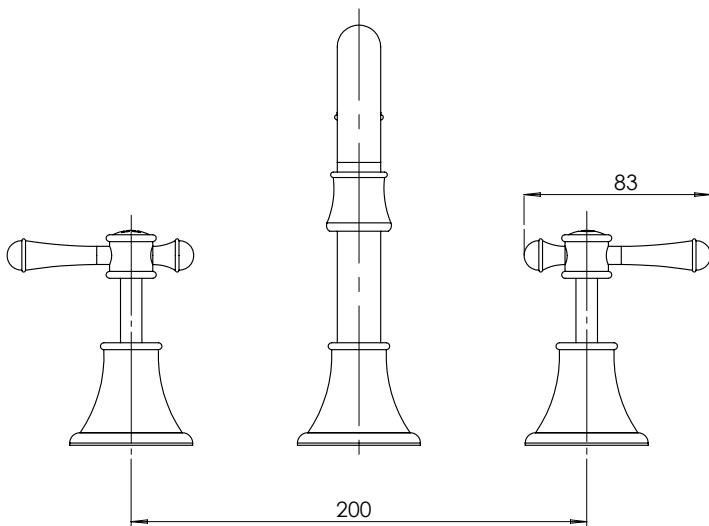

PHOENIX

SPECIFICATIONS

NOSTALGIA LEVER

BASIN SET SHEPHERDS CROOK

PRODUCT CODE: NSI04L-40
 FINISH: BRUSHED NICKEL
 WELS: 5 STAR - 5.0 LT/MIN

INFORMATION:

TEMPERATURE RATING: MIN 1° - MAX 75°
 PRESSURE RATING: MIN 150 kPa - MAX 500 kPa

AVAILABLE IN:

FOR MORE INFORMATION VISIT
www.phoenixtapware.com.au

PLEASE [CLICK HERE](#) TO VIEW FULL WARRANTY

While we aim to ensure the specifications shown are correct at time of printing, Phoenix Tapware reserves the right to make modifications without prior notice. Always use the physical product measurements for mark-ups and roughing-in as the line drawing shown may differ from the actual product over time. All measurements are shown in millimetres.