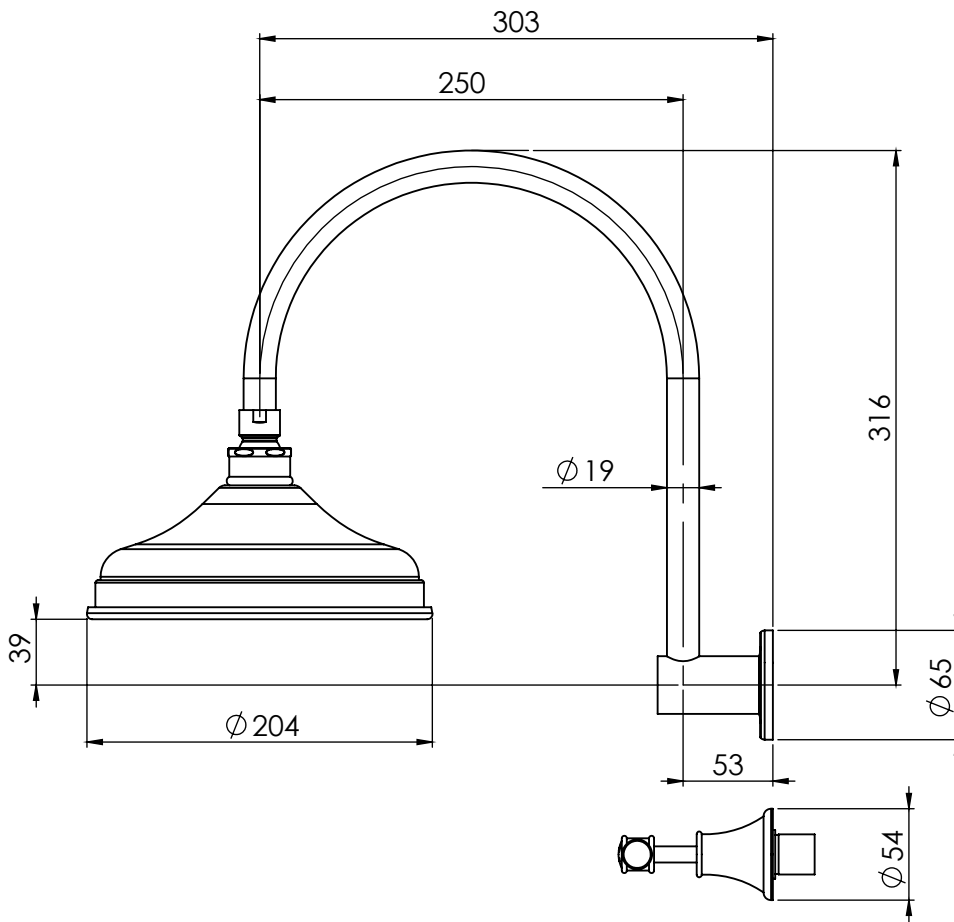

PHOENIX

SPECIFICATIONS

NOSTALGIA LEVER

SHOWER SET

PRODUCT CODE: NSI21L-40
 FINISH: BRUSHED NICKEL
 WELS: 3 STAR - 8.0 LT/MIN

INFORMATION:

TEMPERATURE RATING: MIN 1° - MAX 75°
 PRESSURE RATING: MIN 150 kPa - MAX 500 kPa

AVAILABLE IN:

CHROME BRUSHED NICKEL

FOR MORE INFORMATION VISIT www.phoenixtapware.com.au

PLEASE [CLICK HERE](#) TO VIEW FULL WARRANTY

While we aim to ensure the specifications shown are correct at time of printing, Phoenix Tapware reserves the right to make modifications without prior notice. Always use the physical product measurements for mark-ups and roughing-in as the line drawing shown may differ from the actual product over time. All measurements are shown in millimetres.