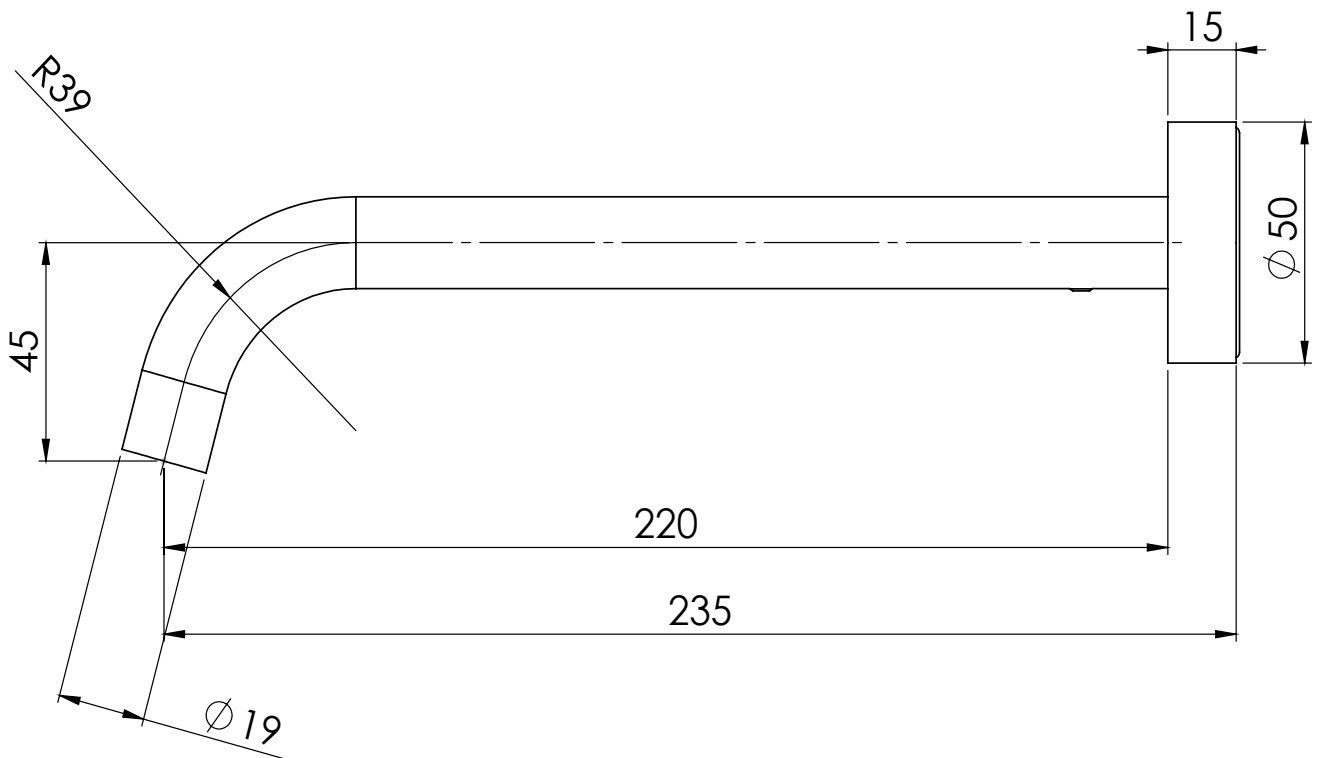

PHOENIX

SPECIFICATIONS

VIVID SLIMLINE

WALL BASIN OUTLET 230 CURVED

PRODUCT CODE: VS7630-40
 FINISH: BRUSHED NICKEL
 WELS: 6 STAR - 4.0 LT/MIN

INFORMATION:

TEMPERATURE RATING: MIN 1° - MAX 75°
 PRESSURE RATING: MIN 150 kPa - MAX 500 kPa

AVAILABLE IN:

FOR MORE INFORMATION VISIT
www.phoenixtapware.com.au

PLEASE [CLICK HERE TO VIEW FULL WARRANTY](#)

While we aim to ensure the specifications shown are correct at time of printing, Phoenix Tapware reserves the right to make modifications without prior notice. Always use the physical product measurements for mark-ups and roughing-in as the line drawing shown may differ from the actual product over time. All measurements are shown in millimetres. Some colours may vary across product types due to differing construction materials. Printed images are a representation only and the colour or finish may vary from the actual product.

www.phoenixtapware.com.au
 03 9780 4200

PHOENIX

SPECIFICATIONS

VIVID SLIMLINE

WALL BASIN OUTLET 230 CURVED

PRODUCT CODE: VS7630-40
FINISH: BRUSHED NICKEL
WELS: 6 STAR - 4.0 LT/MIN

PARTS LIST

1. DRESS PLATE
2. GRUB SCREW M5X4
3. AERATOR
4. O-RING 12X2.0
5. O-RING 43X2.5
6. SPOUT

PACKAGING INCLUDES

- 1 x Wall basin outlet 230mm curved
- 1 x Aerator key
- 1 x Installation instructions
- 1 x Warranty card

PLEASE [CLICK HERE TO VIEW FULL WARRANTY](#)

While we aim to ensure the specifications shown are correct at time of printing, Phoenix Tapware reserves the right to make modifications without prior notice. Always use the physical product measurements for mark-ups and roughing-in as the line drawing shown may differ from the actual product over time. All measurements are shown in millimetres. Some colours may vary across product types due to differing construction materials. Printed images are a representation only and the colour or finish may vary from the actual product.