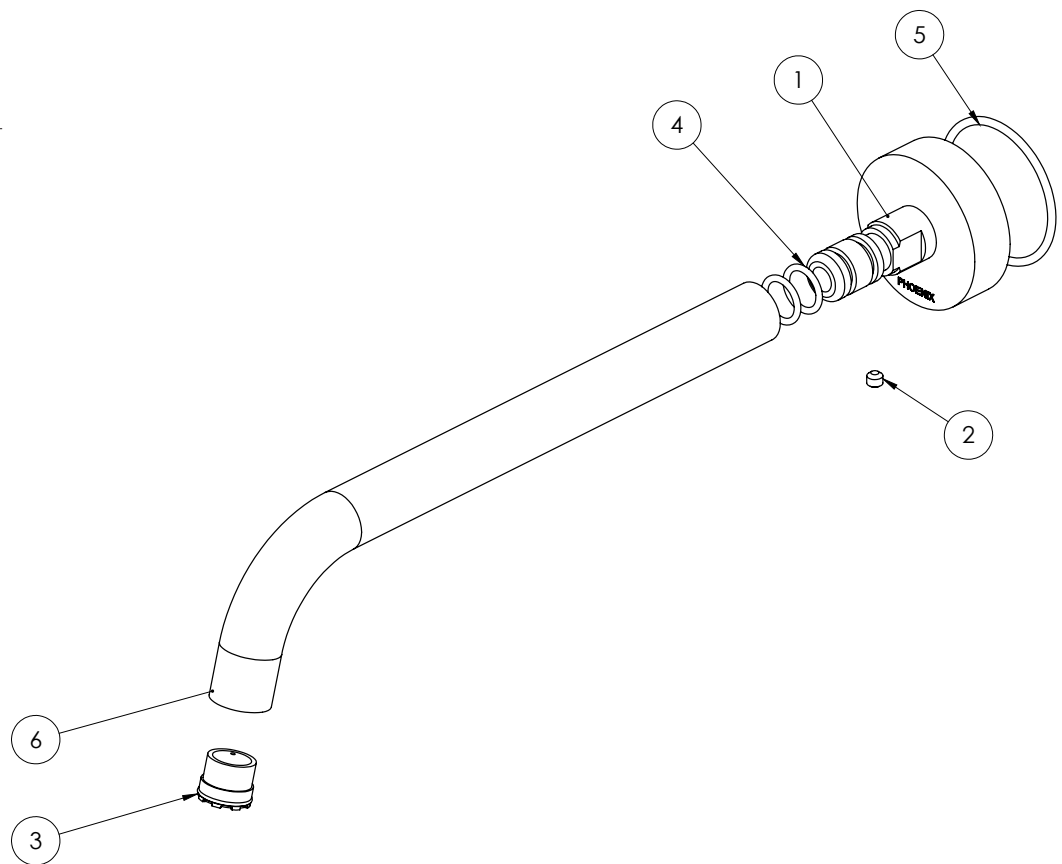

PHOENIX

SPECIFICATIONS

VIVID SLIMLINE

WALL BASIN OUTLET 230 CURVED

PRODUCT CODE: VS7630-40
 FINISH: BRUSHED NICKEL
 WELS: 6 STAR - 4.0 LT/MIN

INFORMATION:

TEMPERATURE RATING: MIN 1° - MAX 75°
 PRESSURE RATING: MIN 150 kPa - MAX 500 kPa

AVAILABLE IN:

FOR MORE INFORMATION VISIT
www.phoenixtapware.com.au

PLEASE [CLICK HERE TO VIEW FULL WARRANTY](#)

While we aim to ensure the specifications shown are correct at time of printing, Phoenix Tapware reserves the right to make modifications without prior notice. Always use the physical product measurements for mark-ups and roughing-in as the line drawing shown may differ from the actual product over time. All measurements are shown in millimetres. Some colours may vary across product types due to differing construction materials. Printed images are a representation only and the colour or finish may vary from the actual product.

www.phoenixtapware.com.au
 03 9780 4200

PHOENIX

SPECIFICATIONS

VIVID SLIMLINE

WALL BASIN OUTLET 230 CURVED

PRODUCT CODE: VS7630-40
FINISH: BRUSHED NICKEL
WELS: 6 STAR - 4.0 LT/MIN

PARTS LIST

1. DRESS PLATE
2. GRUB SCREW M5X4
3. AERATOR
4. O-RING 12X2.0
5. O-RING 43X2.5
6. SPOUT

PACKAGING INCLUDES

- 1 x Wall basin outlet 230mm curved
- 1 x Aerator key
- 1 x Installation instructions
- 1 x Warranty card

PLEASE [CLICK HERE TO VIEW FULL WARRANTY](#)

While we aim to ensure the specifications shown are correct at time of printing, Phoenix Tapware reserves the right to make modifications without prior notice. Always use the physical product measurements for mark-ups and roughing-in as the line drawing shown may differ from the actual product over time. All measurements are shown in millimetres. Some colours may vary across product types due to differing construction materials. Printed images are a representation only and the colour or finish may vary from the actual product.