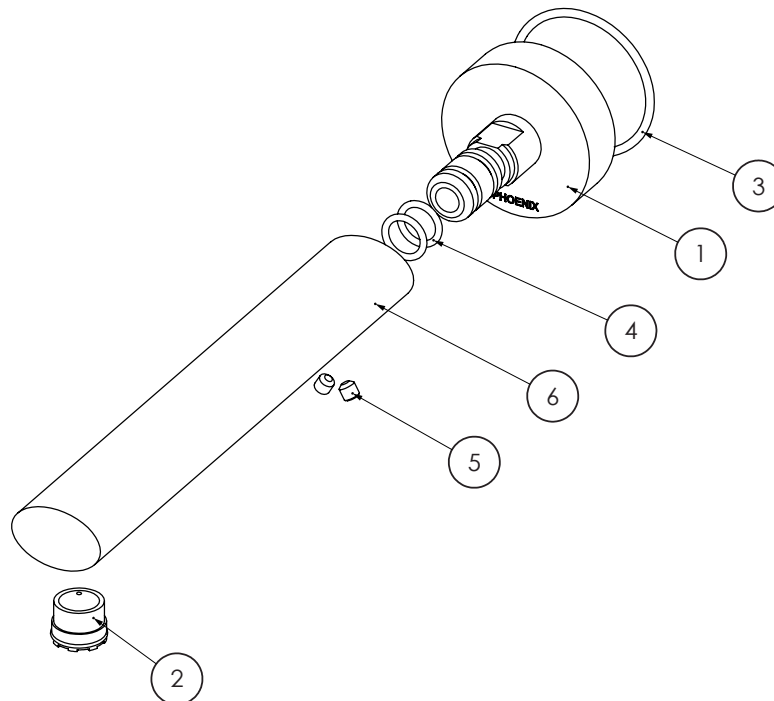

www.phoenixtapware.com.au
 03 9780 4200

PHOENIX

SPECIFICATIONS

VIVID SLIMLINE OVAL

WALL BASIN OUTLET 180MM

PRODUCT CODE:

VV774-40

FINISH:

BRUSHED NICKEL

WELS:

6 STAR - 4.5 LT/MIN

PARTS LIST

1. DRESS PLATE
2. AERATOR
3. O-RING 43X2.5MM
4. O-RING 11X2.0MM
5. GRUB SCREW M5X5
6. SPOUT

MAINTENANCE AND CARE:

- All surfaces should be cleaned with mild liquid detergent or soap and water.
- Do not use cream cleaners or citrus based cleaning products, as they are abrasive.
- Use of unsuitable cleaning agents may damage the surface. Any damage caused in this way will not be covered by warranty.

PACKAGING INCLUDES

- 1 x Spout
- 1 x Dress plate
- 1 x Installation kit
- 1 x Installation instructions
- 1 x Warranty card

PLEASE [CLICK HERE TO VIEW FULL WARRANTY](#)

While we aim to ensure the specifications shown are correct at time of printing, Phoenix Tapware reserves the right to make modifications without prior notice. Always use the physical product measurements for mark-ups and roughing-in as the line drawing shown may differ from the actual product over time. All measurements are shown in millimetres. Some colours may vary across product types due to differing construction materials. Printed images are a representation only and the colour or finish may vary from the actual product.