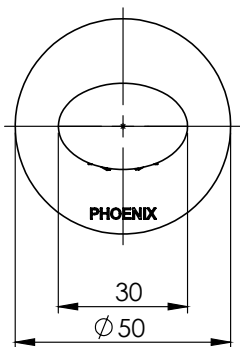

PHOENIX

SPECIFICATIONS

VIVID SLIMLINE OVAL

WALL BASIN OUTLET 180MM

PRODUCT CODE: VV774-40
 FINISH: BRUSHED NICKEL
 WELS: 6 STAR - 4.5 LT/MIN

INFORMATION:

TEMPERATURE RATING: MIN 1° - MAX 75°
 PRESSURE RATING: MIN 150 kPa - MAX 500 kPa

AVAILABLE IN:

CHROME BRUSHED NICKEL MATTE BLACK

FOR MORE INFORMATION VISIT
www.phoenixtapware.com.au

PLEASE [CLICK HERE TO VIEW FULL WARRANTY](#)

While we aim to ensure the specifications shown are correct at time of printing, Phoenix Tapware reserves the right to make modifications without prior notice. Always use the physical product measurements for mark-ups and roughing-in as the line drawing shown may differ from the actual product over time. All measurements are shown in millimetres. Some colours may vary across product types due to differing construction materials. Printed images are a representation only and the colour or finish may vary from the actual product.

www.phoenixtapware.com.au
 03 9780 4200

PHOENIX

SPECIFICATIONS

VIVID SLIMLINE OVAL

WALL BASIN OUTLET 180MM

PRODUCT CODE:

VV774-40

FINISH: