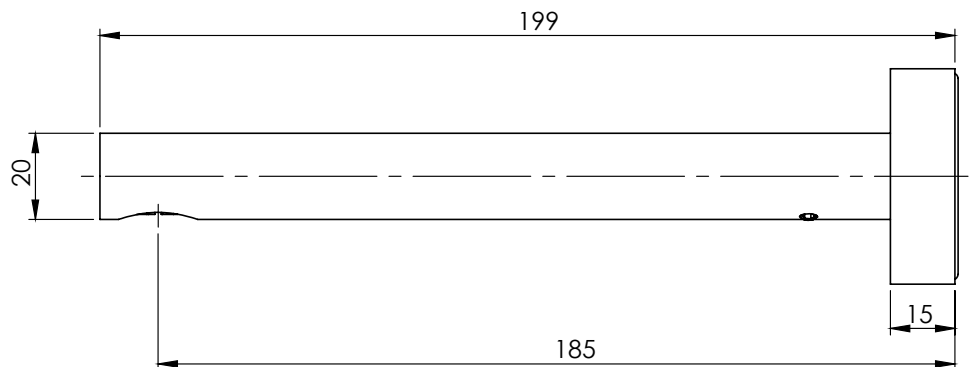

PHOENIX

SPECIFICATIONS

VIVID SLIMLINE OVAL

WALL BASIN OUTLET 180MM

PRODUCT CODE: VV774-40
FINISH: BRUSHED NICKEL
WELS: 6 STAR - 4.5 LT/MIN

INFORMATION:

TEMPERATURE RATING: MIN 1° - MAX 75°
PRESSURE RATING: MIN 150 kPa - MAX 500 kPa

AVAILABLE IN:

CHROME BRUSHED NICKEL MATTE BLACK

FOR MORE INFORMATION VISIT
www.phoenixtapware.com.au

PLEASE [CLICK HERE TO VIEW FULL WARRANTY](#)

While we aim to ensure the specifications shown are correct at time of printing, Phoenix Tapware reserves the right to make modifications without prior notice. Always use the physical product measurements for mark-ups and roughing-in as the line drawing shown may differ from the actual product over time. All measurements are shown in millimetres. Some colours may vary across product types due to differing construction materials. Printed images are a representation only and the colour or finish may vary from the actual product.

www.phoenixtapware.com.au
03 9780 4200