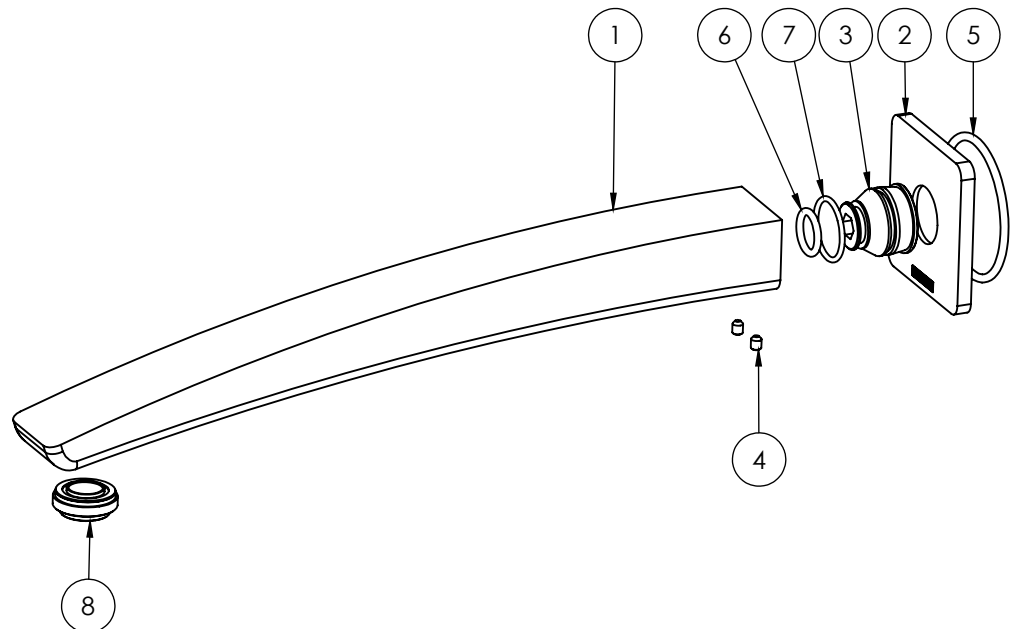

MATTE BLACK

WELS:

5 STAR - 6.0 LT/MIN

PARTS LIST

1. SPOUT 280MM
2. BACKPLATE
3. G1/2" SPOUT ADAPTER
4. GRUB SCREW M4X5MM
5. O-RING 50X3.0MM
6. O-RING 13X2.6MM
7. O-RING 21X1.9MM
8. AERATOR

MAINTENANCE AND CARE:

PACKAGING INCLUDES

- 1 x Wall Basin Outlet 280mm
- 1 x Installation kit
- 1 x Installation instructions
- 1 x Warranty card

PLEASE [CLICK HERE](#) TO VIEW FULL WARRANTY

While we aim to ensure the specifications shown are correct at time of printing, Phoenix Tapware reserves the right to make modifications without prior notice. Always use the physical product measurements for mark-ups and roughing-in as the line drawing shown may differ from the actual product over time. All measurements are shown in millimetres.