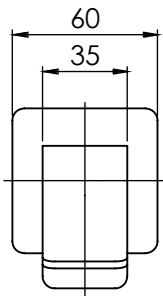

PHOENIX

SPECIFICATIONS

RUSH

WALL BASIN OUTLET 280MM

PRODUCT CODE: RU771 MB
 FINISH: MATTE BLACK
 WELS: 5 STAR - 6.0 LT/MIN

INFORMATION:

MATERIAL: BRASS
 TEMPERATURE RATING: MIN 1° - MAX 75°
 PRESSURE RATING: MIN 150 kPa - MAX 500 kPa

CONSUMER UNIT:

SIZE: L 350MM x W 60MM x H 60MM
 GROSS WEIGHT: 1.1 KG
 BARCODE EAN-13: 9 320594 003 968

AVAILABLE IN:

FOR MORE INFORMATION VISIT www.phoenixtapware.com

PLEASE [CLICK HERE](#) TO VIEW FULL WARRANTY

While we aim to ensure the specifications shown are correct at time of printing, Phoenix Tapware reserves the right to make modifications without prior notice. Always use the physical product measurements for mark-ups and roughing-in as the line drawing shown may differ from the actual product over time. All measurements are shown in millimetres.

www.phoenixtapware.com.au
03 9780 4200

PHOENIX

SPECIFICATIONS

RUSH

WALL BASIN OUTLET 280MM

PRODUCT CODE:

RU771 MB

FINISH: