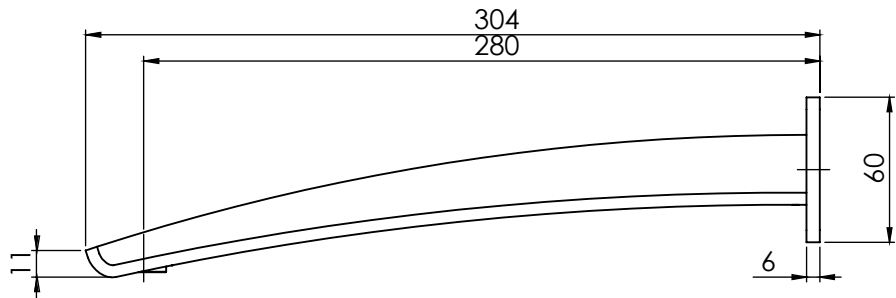

PHOENIX

SPECIFICATIONS

RUSH

WALL BASIN OUTLET 280MM

PRODUCT CODE: RU771 MB
 FINISH: MATTE BLACK
 WELS: 5 STAR - 6.0 LT/MIN

INFORMATION:

MATERIAL: BRASS
 TEMPERATURE RATING: MIN 1° - MAX 75°
 PRESSURE RATING: MIN 150 kPa - MAX 500 kPa

CONSUMER UNIT:

SIZE: L 350MM x W 60MM x H 60MM
 GROSS WEIGHT: 1.1 KG
 BARCODE EAN-13: 9 320594 003 968

AVAILABLE IN:

FOR MORE INFORMATION VISIT www.phoenixtapware.com

PLEASE [CLICK HERE](#) TO VIEW FULL WARRANTY

While we aim to ensure the specifications shown are correct at time of printing, Phoenix Tapware reserves the right to make modifications without prior notice. Always use the physical product measurements for mark-ups and roughing-in as the line drawing shown may differ from the actual product over time. All measurements are shown in millimetres.

www.phoenixtapware.com.au
03 9780 4200

PHOENIX

SPECIFICATIONS

RUSH

WALL BASIN OUTLET 280MM

PRODUCT CODE:

RU771 MB

FINISH: