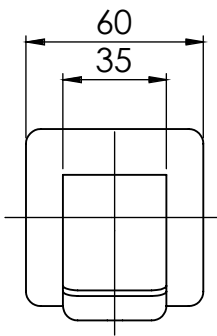

PHOENIX

SPECIFICATIONS

RUSH

WALL BASIN OUTLET 230MM

PRODUCT CODE: RU775-40
 FINISH: BRUSHED NICKEL
 WELS: 5 STAR - 5.0 LT/MIN

AVAILABLE IN:

FOR MORE INFORMATION VISIT
www.phoenixtapware.com.au

PLEASE [CLICK HERE](#) TO VIEW FULL WARRANTY

While we aim to ensure the specifications shown are correct at time of printing, Phoenix Tapware reserves the right to make modifications without prior notice. Always use the physical product measurements for mark-ups and roughing-in as the line drawing shown may differ from the actual product over time. All measurements are shown in millimetres.

www.phoenixtapware.com.au
 03 9780 4200

PHOENIX

SPECIFICATIONS

RUSH

WALL BASIN OUTLET 230MM

PRODUCT CODE: RU775-40
FINISH: BRUSHED NICKEL
WELS: 5 STAR - 5.0 LT/MIN

PARTS LIST

1. SPOUT 230MM
2. BACKPLATE
3. G1/2" SPOUT ADAPTER
4. GRUB SCREW M4X5MM
5. O-RING 50X3.0MM
6. O-RING 13X2.6MM
7. O-RING 21X1.9MM
8. AERATOR