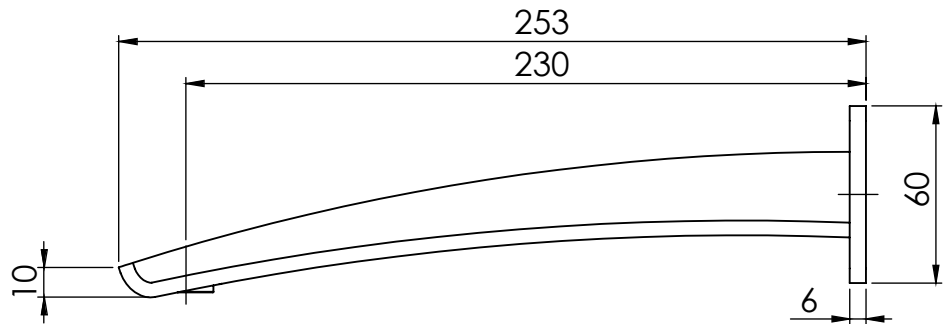

PHOENIX

SPECIFICATIONS

RUSH

WALL BASIN OUTLET 230MM

PRODUCT CODE: RU775-40
 FINISH: BRUSHED NICKEL
 WELS: 5 STAR - 5.0 LT/MIN

AVAILABLE IN:

FOR MORE INFORMATION VISIT
www.phoenixtapware.com.au

PLEASE [CLICK HERE](#) TO VIEW FULL WARRANTY

While we aim to ensure the specifications shown are correct at time of printing, Phoenix Tapware reserves the right to make modifications without prior notice. Always use the physical product measurements for mark-ups and roughing-in as the line drawing shown may differ from the actual product over time. All measurements are shown in millimetres.

www.phoenixtapware.com.au
 03 9780 4200

PHOENIX

SPECIFICATIONS

RUSH

WALL BASIN OUTLET 230MM

PRODUCT CODE: RU775-40
FINISH: BRUSHED NICKEL
WELS: 5 STAR - 5.0 LT/MIN

PARTS LIST

1. SPOUT 230MM
2. BACKPLATE
3. G1/2" SPOUT ADAPTER
4. GRUB SCREW M4X5MM
5. O-RING 50X3.0MM
6. O-RING 13X2.6MM
7. O-RING 21X1.9MM
8. AERATOR