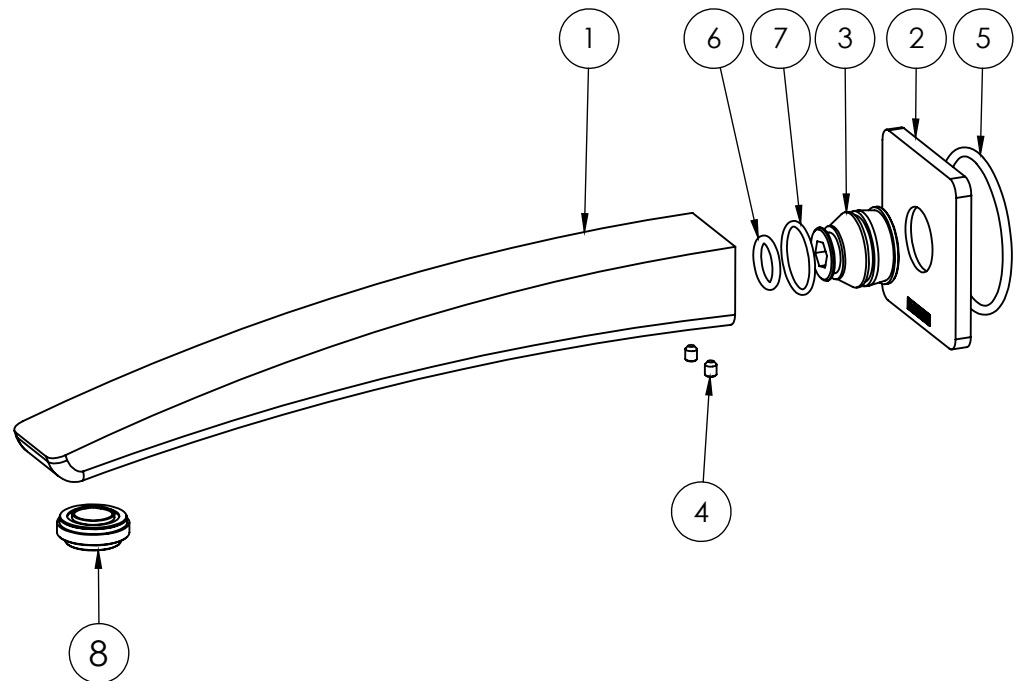

While we aim to ensure the specifications shown are correct at time of printing, Phoenix Tapware reserves the right to make modifications without prior notice. Always use the physical product measurements for mark-ups and roughing-in as the line drawing shown may differ from the actual product over time. All measurements are shown in millimetres.

www.phoenixtapware.com.au
 03 9780 4200

PHOENIX

SPECIFICATIONS

RUSH

WALL BASIN OUTLET 230MM

PRODUCT CODE: RU775-40
FINISH: BRUSHED NICKEL
WELS: 5 STAR - 5.0 LT/MIN

PARTS LIST

1. SPOUT 230MM
2. BACKPLATE
3. G1/2" SPOUT ADAPTER
4. GRUB SCREW M4X5MM
5. O-RING 50X3.0MM
6. O-RING 13X2.6MM
7. O-RING 21X1.9MM
8. AERATOR

PACKAGING INCLUDES

- 1 x Wall basin outlet 230mm
- 1 x Installation kit
- 1 x Installation instructions
- 1 x Warranty card

PLEASE [CLICK HERE](#) TO VIEW FULL WARRANTY

While we aim to ensure the specifications shown are correct at time of printing, Phoenix Tapware reserves the right to make modifications without prior notice. Always use the physical product measurements for mark-ups and roughing-in as the line drawing shown may differ from the actual product over time. All measurements are shown in millimetres.