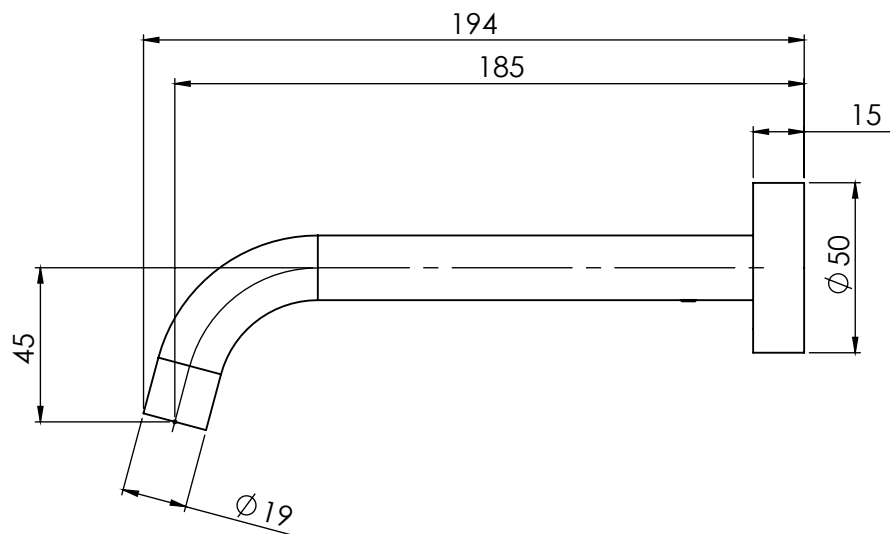

PHOENIX

SPECIFICATIONS

VIVID SLIMLINE

WALL BASIN OUTLET 180MM CURVED

PRODUCT CODE: VS774 GM
 FINISH: GUN METAL
 WELS: 6 STAR - 4.0 LT/MIN

INFORMATION:

MATERIAL: BRASS
 TEMPERATURE RATING: MIN 1° - MAX 75°
 PRESSURE RATING: MIN 150 kPa - MAX 500 kPa

CONSUMER UNIT:

SIZE: L 230MM x W 90MM x H 90MM
 GROSS WEIGHT: 0.5 KG
 BARCODE EAN-13: 9 320594 026 332

ALSO AVAILABLE IN:

FOR MORE INFORMATION VISIT www.phoenixtapware.com.au

PLEASE [CLICK HERE TO VIEW FULL WARRANTY](#)

While we aim to ensure the specifications shown are correct at time of printing, Phoenix Tapware reserves the right to make modifications without prior notice. Always use the physical product measurements for mark-ups and roughing-in as the line drawing shown may differ from the actual product over time. All measurements are shown in millimetres.

www.phoenixtapware.com.au
03 9780 4200

PHOENIX

SPECIFICATIONS

VIVID SLIMLINE

WALL BASIN OUTLET 180MM CURVED

PRODUCT CODE:

VS774 GM

FINISH: