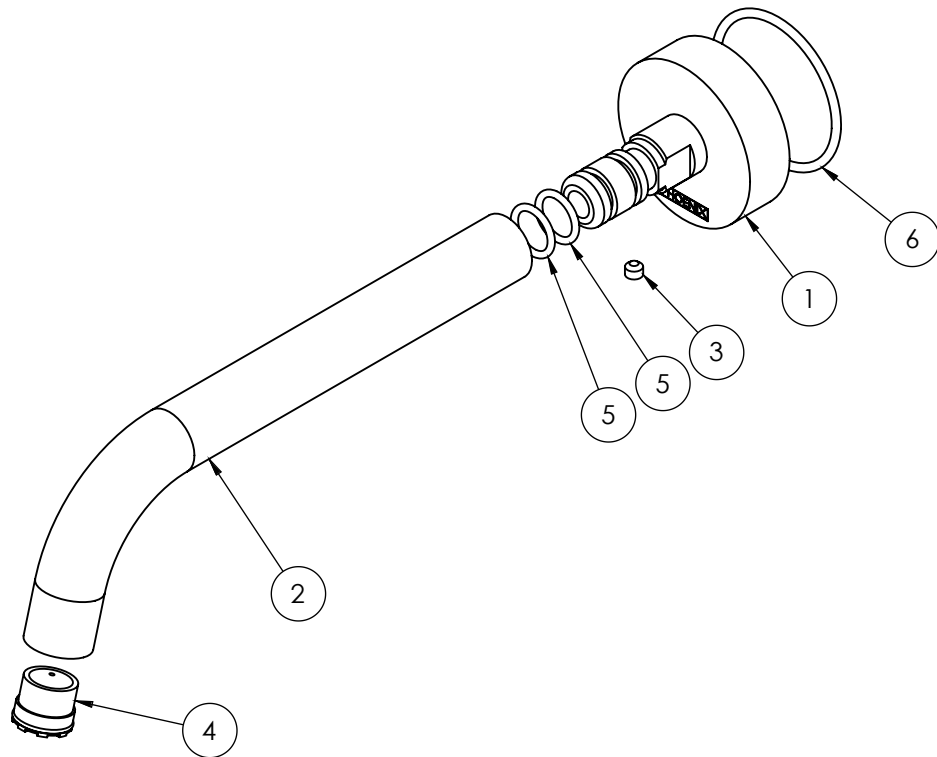

www.phoenixtapware.com.au
03 9780 4200

PHOENIX

SPECIFICATIONS

VIVID SLIMLINE

WALL BASIN OUTLET 180MM CURVED

PRODUCT CODE:

VS774 GM

FINISH:

GUN METAL

WELS:

6 STAR - 4.0 LT/MIN

PARTS LIST

1. BACK PLATE
2. WALL SPOUT 180MM CURVED
3. GRUB SCREW M5X4MM
4. AERATOR
5. O-RING 12X2MM
6. O-RING 43X2.5MM

MAINTENANCE AND CARE:

- All surfaces should be cleaned with mild liquid detergent or soap and water.
- Do not use cream cleaners or citrus based cleaning products, as they are abrasive.
- Use of unsuitable cleaning agents may damage the surface. Any damage caused in this way will not be covered by warranty.

PACKAGING INCLUDES

- 1 x Wall basin outlet 180mm curved
- 1 x Aerator key
- 1 x Installation instructions
- 1 x Warranty card

PLEASE [CLICK HERE](#) TO VIEW FULL WARRANTY

While we aim to ensure the specifications shown are correct at time of printing, Phoenix Tapware reserves the right to make modifications without prior notice. Always use the physical product measurements for mark-ups and roughing-in as the line drawing shown may differ from the actual product over time. All measurements are shown in millimetres.