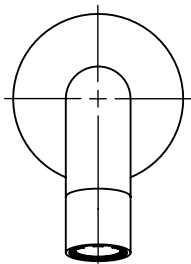

PHOENIX

SPECIFICATIONS

VIVID SLIMLINE

WALL BASIN OUTLET 180MM CURVED

PRODUCT CODE: VS774 GM
 FINISH: GUN METAL
 WELS: 6 STAR - 4.0 LT/MIN

INFORMATION:

MATERIAL: BRASS
 TEMPERATURE RATING: MIN 1° - MAX 75°
 PRESSURE RATING: MIN 150 kPa - MAX 500 kPa

CONSUMER UNIT:

SIZE: L 230MM x W 90MM x H 90MM
 GROSS WEIGHT: 0.5 KG
 BARCODE EAN-13: 9 320594 026 332

ALSO AVAILABLE IN:

FOR MORE INFORMATION VISIT www.phoenixtapware.com.au

PLEASE [CLICK HERE TO VIEW FULL WARRANTY](#)

While we aim to ensure the specifications shown are correct at time of printing, Phoenix Tapware reserves the right to make modifications without prior notice. Always use the physical product measurements for mark-ups and roughing-in as the line drawing shown may differ from the actual product over time. All measurements are shown in millimetres.

www.phoenixtapware.com.au
03 9780 4200

PHOENIX

SPECIFICATIONS

VIVID SLIMLINE

WALL BASIN OUTLET 180MM CURVED

PRODUCT CODE:

VS774 GM

FINISH: