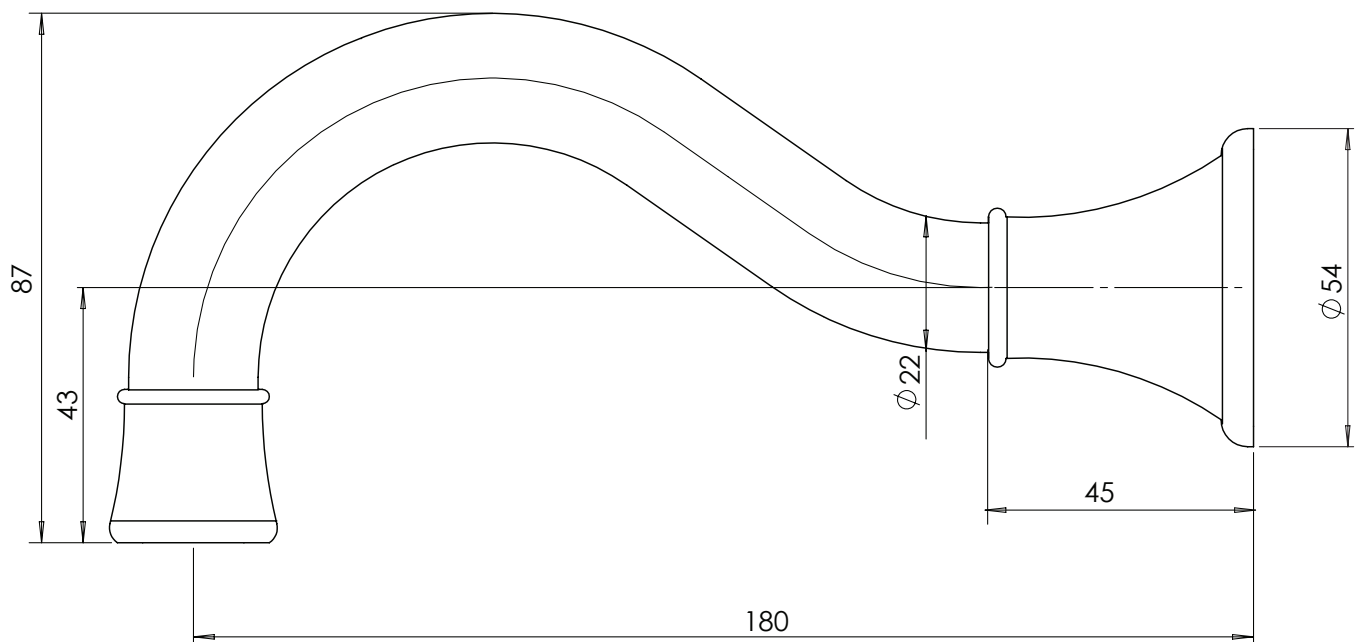

PHOENIX

SPECIFICATIONS

NOSTALGIA

BATH OUTLET SHEPHERDS CROOK

PRODUCT CODE: NS069-40
 FINISH: BRUSHED NICKEL
 WELS: N/A

INFORMATION:

TEMPERATURE RATING: MIN 1° - MAX 75°
 PRESSURE RATING: MIN 150 kPa - MAX 500 kPa

AVAILABLE IN:

FOR MORE INFORMATION VISIT
www.phoenixtapware.com.au

PLEASE [CLICK HERE](#) TO VIEW FULL WARRANTY

While we aim to ensure the specifications shown are correct at time of printing, Phoenix Tapware reserves the right to make modifications without prior notice. Always use the physical product measurements for mark-ups and roughing-in as the line drawing shown may differ from the actual product over time. All measurements are shown in millimetres.