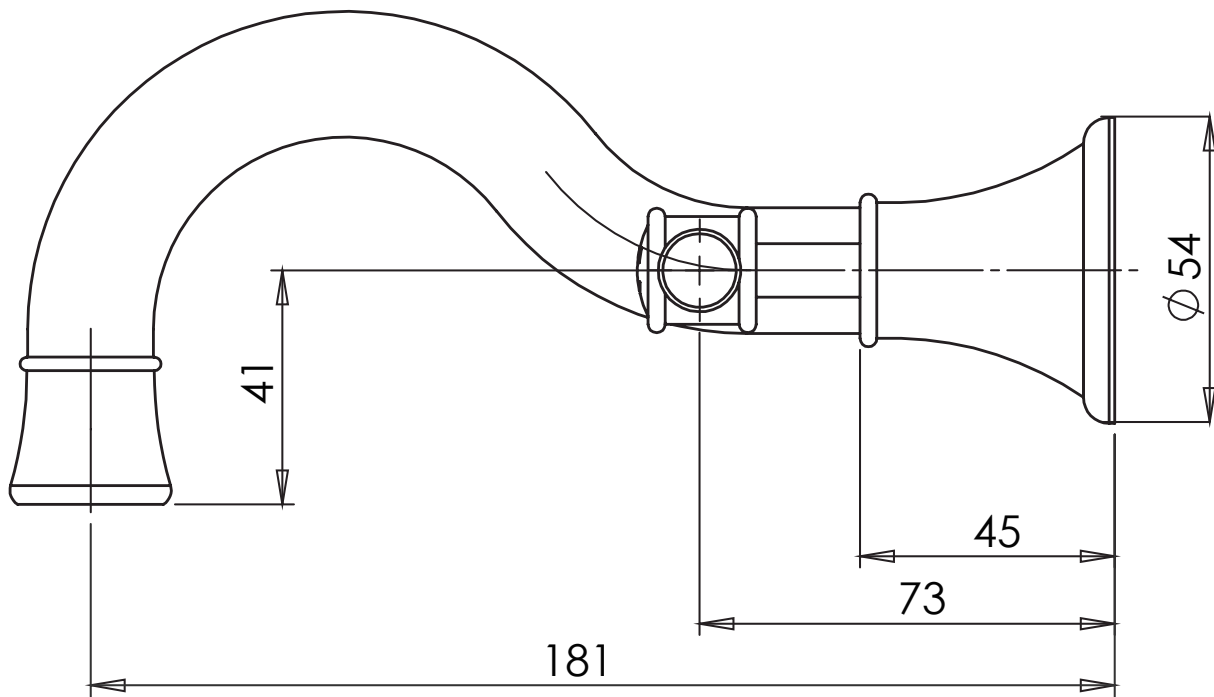

PHOENIX

SPECIFICATIONS

NOSTALGIA LEVER

BATH SET 180MM SHEPHERDS CROOK

PRODUCT CODE: NSI 11L-33
 FINISH: ANTIQUE BLACK
 WELS: N/A

INFORMATION:

TEMPERATURE RATING: MIN 1° - MAX 75°
 PRESSURE RATING: MIN 150 kPa - MAX 500 kPa

AVAILABLE IN:

FOR MORE INFORMATION VISIT
www.phoenixtapware.com.au

PLEASE [CLICK HERE TO VIEW FULL WARRANTY](#)

While we aim to ensure the specifications shown are correct at time of printing, Phoenix Tapware reserves the right to make modifications without prior notice. Always use the physical product measurements for mark-ups and roughing-in as the line drawing shown may differ from the actual product over time. All measurements are shown in millimetres.