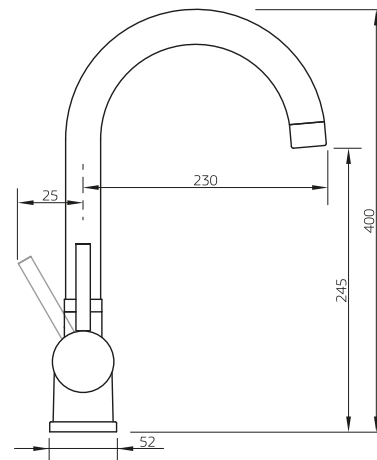

TRIPLA-BL2

GENERAL INFO

DESIGNED FOR MAINS WATER

Quick-Twist Filter System with Tripla BL2 Mixer Tap

It's surprising how much difference the right tapware makes. It's not just a complementary addition, it's a genuine finishing touch. A subtle, yet unmistakable enhancement that draws together all the elements in your kitchen and entertaining areas, to create a graceful and cohesive living space.

Installation of The Puretec Quick-Twist filter is quick and easy, and it can fit into place horizontally or vertically. All plumbing connections are included with the system, which has been designed to work with Tripla tapware. This combination includes the Ultra Z filter and the Tripla-BL2 mixer.

SPECIFICATIONS

Model:	Z1-BL2
Filtration System:	Ultra Z Filtration
Replacement Cartridge:	Z1-R
Mixer Tap Style:	3-Way Mixer Tap
Mixer Tap Model	TRIPLA-BL2
WELS 3 Star Rated	8 Litres/Minute
Outlets:	Hot / Cold & Separately Filtered
Min/Max Temperature:	0° - 38°C (protect from freezing)
Min/Max Pressure:	172 - 500 kPa
Micron Rating:	0.1 Micron*
Capacity:	23,000 litres
Tap Hole:	33 mm Diameter
WaterMark:	AS/NZS 3497 Licence No. WM 74617 Australian Certification Services
Warranty:	6 years^

FEATURES & BENEFITS

- Filtration down to 0.1 micron*.
- DIY quick-twist cartridge change.
- Quick and easy installation.
- Reduces chlorine, pesticides, bad taste, odours, organic chemicals, bacteria, dirt, rust and 99.9% Giardia & Cryptosporidium cysts.
- Mounts horizontally or vertically - no shelf cutouts required.
- All plumbing fittings for standard installation included.
- WaterMark approved.

Important Note: Use only genuine Puretec replacement cartridge. *Micron rating is nominal. ^Tripla Tapware Warranty is 1 year parts and labour, plus 5 years parts only. Puretec Z1 Series Filter Systems Warranty is 1 year parts and labour, plus 9 years parts only and applies to Puretec Systems when used in conjunction with a Puretec filter cartridge. Excludes cartridge.

For more information contact your local stockist or visit us at puretecgroupp.com
Australia **1300 140 140** | New Zealand **0800 130 140**