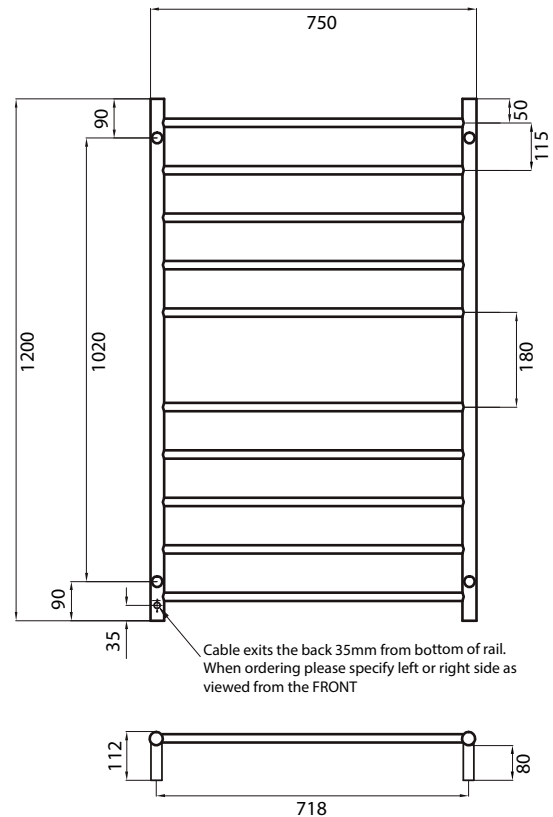

ROUND HEATED *specifications*

RTR04

MIRROR POLISHED AND SATIN BRUSHED
 MANUFACTURED FROM 304 GRADE
 STAINLESS STEEL
 COLOURED FINISHES MANUFACTURED
 FROM 201 GRADE STAINLESS STEEL
 IP55 RATED (COLOURED FINISHES ARE
 IP54 RATED)
 ALL TOWEL RAILS AVAILABLE WITH EITHER
 BOTTOM LEFT OR RIGHT OUTPUT
 HARD WIRED OR PLUG IN OPTIONS
 AVAILABLE ON ALL HEATED TOWEL RAILS
 CAN BE MOUNTED UPSIDE DOWN
 10 YEAR WARRANTY FOR CONSTRUCTION /
 HEATING ELEMENT
 COATING ON COLOURED RAILS ARE
 COVERED BY A 2 YEAR WARRANTY

FEATURES

- Round bar / Height 1200mm / 10 bars with a central gap / 130W
- Standard model is 240V / IP55 rated
- Vertical bars 32mm diameter
- Horizontal bars 19mm diameter
- Cable length: 1.4m
- To see our range of low voltage (12V) models please refer to our website for the complete range:
radiantheating.com.au

CODE

SIZE (MM) FINISH

RTR04LEFT	750x1200	Polished	
RTR04RIGHT	750x1200	Polished	
BRU-RTR04LEFT	750x1200	Satin Brushed	
BRU-RTR04RIGHT	750x1200	Satin Brushed	
BRTR04LEFT	750x1200	Matt Black	
BRTR04RIGHT	750x1200	Matt Black	