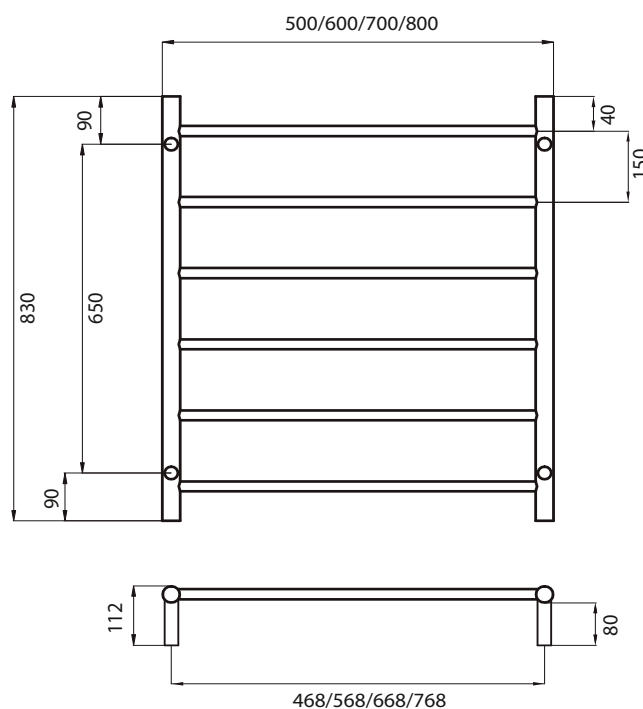

## LTR01 – 500 / 600 / 700 / 800

MIRROR POLISHED AND BRUSHED SATIN  
 MANUFACTURED FROM 304 GRADE  
 STAINLESS STEEL  
 COLOURED FINISHES MANUFACTURED  
 FROM 201 GRADE STAINLESS STEEL  
 10 YEAR WARRANTY FOR CONSTRUCTION /  
 HEATING ELEMENT  
 COATING ON COLOURED RAILS ARE  
 COVERED BY A 2 YEAR WARRANTY

FEATURES	CODE	SIZE (MM)	FINISH	
<ul style="list-style-type: none"> <li>• Round bar / 6 evenly spaced bars</li> <li>• Vertical bars 32mm diameter</li> <li>• Horizontal bars 19mm diameter</li> <li>• 112mm from wall</li> <li>• Available in various widths: 500, 600, 700, 800</li> </ul> <p><b>Please note:</b> Due to manufacturing constraints beyond our control, our coloured towel rails may have minor colour variances in different batches, so may be slightly different to the images and colour samples you may have seen.</p>	LTR01-500	500x830	Polished	
	LTR01-600	600x830	Polished	
	LTR01-700	700x830	Polished	
	LTR01-800	800x830	Polished	
	BRU-LTR01-700	700x830	Brushed Satin	
	BLTR01	700x830	Matt Black	
	GMG-LTR01	700x830	Gun Metal Grey	
	GLD-LTR01	700x830	Brushed Gold	
	BN-LTR01	700x830	Brushed Nickel	
	LG-LTR01	700x830	Light Gold	