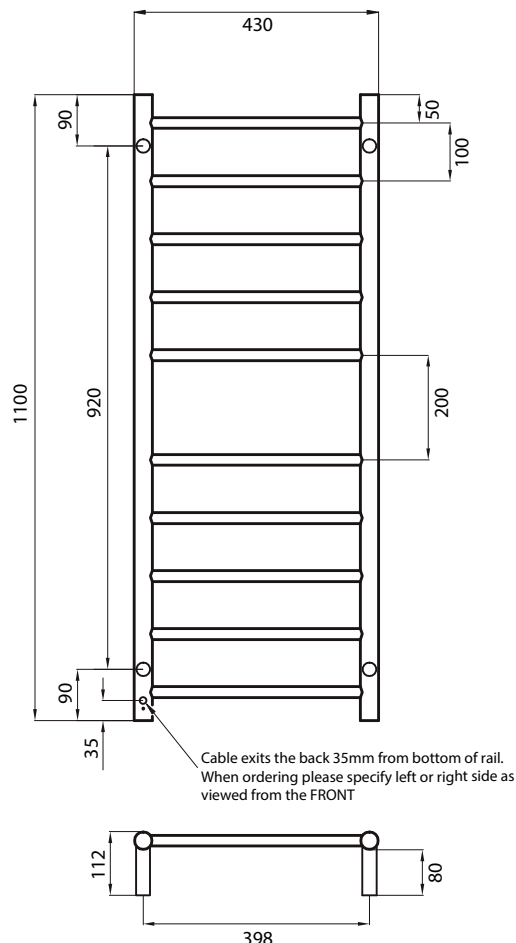

# ROUND HEATED *specifications*

## RTR430

MIRROR POLISHED AND SATIN BRUSHED  
 MANUFACTURED FROM 304 GRADE  
 STAINLESS STEEL  
 COLOURED FINISHES MANUFACTURED  
 FROM 201 GRADE STAINLESS STEEL  
 IP55 RATED (COLOURED FINISHES ARE  
 IP54 RATED)  
 ALL TOWEL RAILS AVAILABLE WITH EITHER  
 BOTTOM LEFT OR RIGHT OUTPUT  
 HARD WIRED OR PLUG IN OPTIONS  
 AVAILABLE ON ALL HEATED TOWEL RAILS  
 CAN BE MOUNTED UPSIDE DOWN  
 10 YEAR WARRANTY FOR CONSTRUCTION /  
 HEATING ELEMENT  
 COATING ON COLOURED RAILS ARE  
 COVERED BY A 2 YEAR WARRANTY

FEATURES	CODE	SIZE (MM)	FINISH	
<ul style="list-style-type: none"> <li>Round bar / Height 1100mm / 10 bars with a central gap / 80W</li> <li>Standard model is 240V / IP55 rated</li> <li>Vertical bars 32mm diameter</li> <li>Horizontal bars 19mm diameter</li> <li>112mm from wall</li> <li>Cable length: 1.4m</li> <li><b>Low voltage models also available:</b> 12V-RTR430LEFT 12V-RTR430RIGHT</li> <li>3m cable, no plug, includes the transformer</li> </ul>	RTR430LEFT	430x1100	Polished	
	RTR430RIGHT	430x1100	Polished	
	BRU-RTR430LEFT	430x1100	Satin Brushed	
	BRU-RTR430RIGHT	430x1100	Satin Brushed	
	BRTR430LEFT	430x1100	Matt Black	
	BRTR430RIGHT	430x1100	Matt Black	
	GLD-RTR430LEFT	430x1100	Brushed Gold	
	GLD-RTR430RIGHT	430x1100	Brushed Gold	