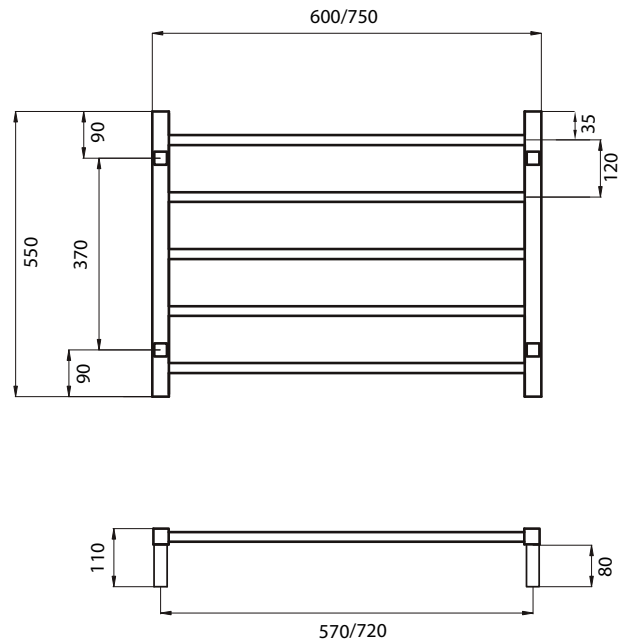

### FEATURES

- Square bar / 5 evenly spaced bars
- Vertical bars 30mm x 30mm
- Horizontal bars 19mm x 19mm
- 110mm from wall
- Available in various widths:  
600, 750

### SIZE (MM) FINISH

SLTR03-600	600x550	Polished	
SLTR03-750	750x550	Polished	