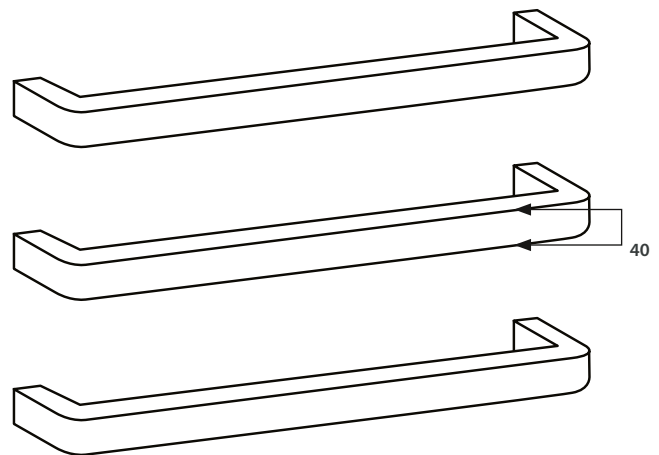

## VAIL – 650 / 800

MIRROR POLISHED AND BRUSHED SATIN  
 MANUFACTURED FROM 304 GRADE  
 STAINLESS STEEL  
 COLOURED FINISHES MANUFACTURED  
 FROM 201 GRADE STAINLESS STEEL  
 IP55 RATED  
 10 YEAR WARRANTY FOR CONSTRUCTION /  
 HEATING ELEMENT  
 COATING ON COLOURED RAILS ARE  
 COVERED BY A 2 YEAR WARRANTY

FEATURES	CODE	WATT	SIZE (MM)	FINISH	
<ul style="list-style-type: none"> <li>• Single square bar with rounded ends / 12V</li> <li>• Heated</li> <li>• Available in various widths: 650, 800</li> <li>• Distance from the wall: 80 mm</li> <li>• Width between fixing holes: (650) = 630mm (800) = 780mm</li> </ul>	VAIL-650	15W	80x650	Polished	
	VAIL-800	18W	80x800	Polished	
	BRU-VAIL-650	12W	80x650	Brushed Satin	
	BRU-VAIL-800	15W	80x800	Brushed Satin	
	GMG-VAIL-650	12W	80x650	Gun Metal Grey	
	BLK-VAIL-650	20W	80x650	Matt Black	
	BLK-VAIL-800	22W	80x800	Matt Black	
	GLD-VAIL-650	15W	80x650	Brushed Gold	