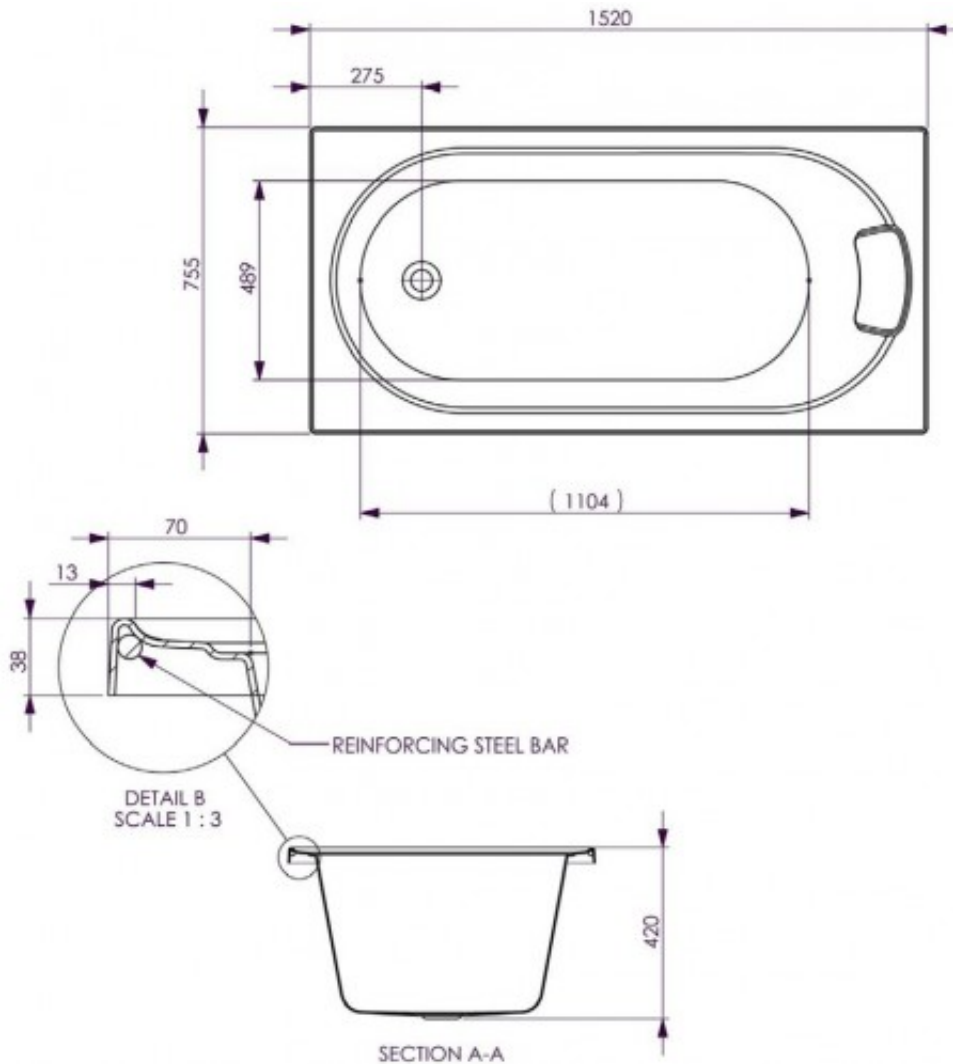

Aruba Rectangle Bath 1520mm

Product Code:051364

1800 RAYMOR
raymor.com.au

Raymor
more like you

Aruba Rectangle Bath 1520mm

PRODUCT SPECIFICATION

Product Code	051364
Material	Sanitary Grade Acrylic
Warranty	Visit www.raymor.com.au
Item Colour	White
Plug and Waste	Not Included
Size	1520mm x 755mm x 420mm
Type	Inset
Waste Position	End Waste

Printed:27/09/2020

© Raymor 2017. All rights reserved.

Version 1 1/09/2017

All measurements are in millimetres and are to be used as a guide only. Specifications and materials may change without notice. Whilst all care has been taken to ensure that all details are correct at the time of print we reserve the right to correct any errors, inaccuracies or omissions or to change or update any details or information at any time without notice.