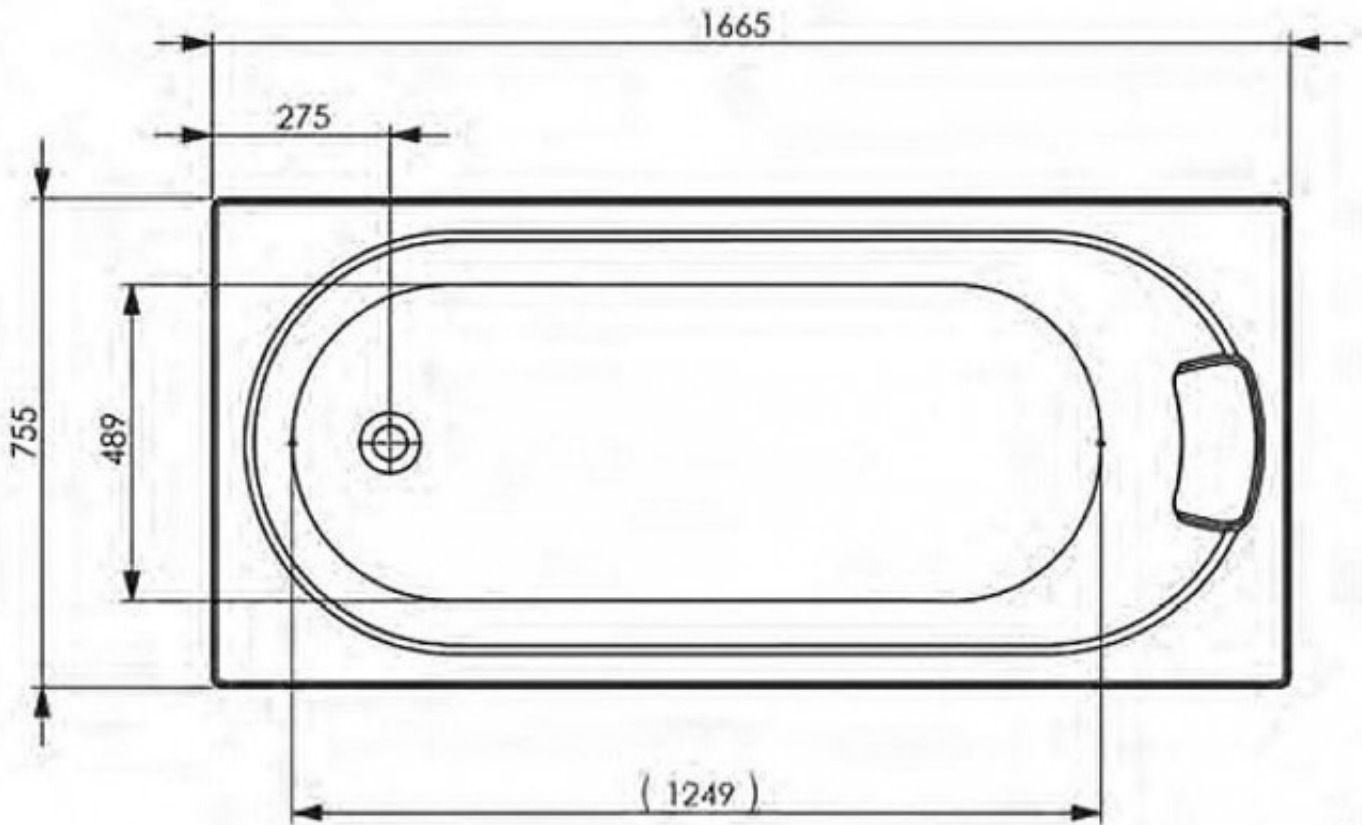

## Aruba Rectangle Bath 1665mm

Product Code:051365

1800 RAYMOR  
raymor.com.au

**Raymor**  
*more like you*

# Aruba Rectangle Bath 1665mm

## PRODUCT SPECIFICATION

<b>Product Code</b>	051365
<b>Material</b>	Sanitary Grade Acrylic
<b>Warranty</b>	Visit <a href="http://www.raymor.com.au">www.raymor.com.au</a>
<b>Item Colour</b>	White
<b>Plug and Waste</b>	Not Included
<b>Size</b>	1665mm x 755mm x 420mm
<b>Type</b>	Inset
<b>Waste Position</b>	End Waste

Printed:27/09/2020

© Raymor 2017. All rights reserved.

Version 1 1/09/2017

All measurements are in millimetres and are to be used as a guide only. Specifications and materials may change without notice. Whilst all care has been taken to ensure that all details are correct at the time of print we reserve the right to correct any errors, inaccuracies or omissions or to change or update any details or information at any time without notice.