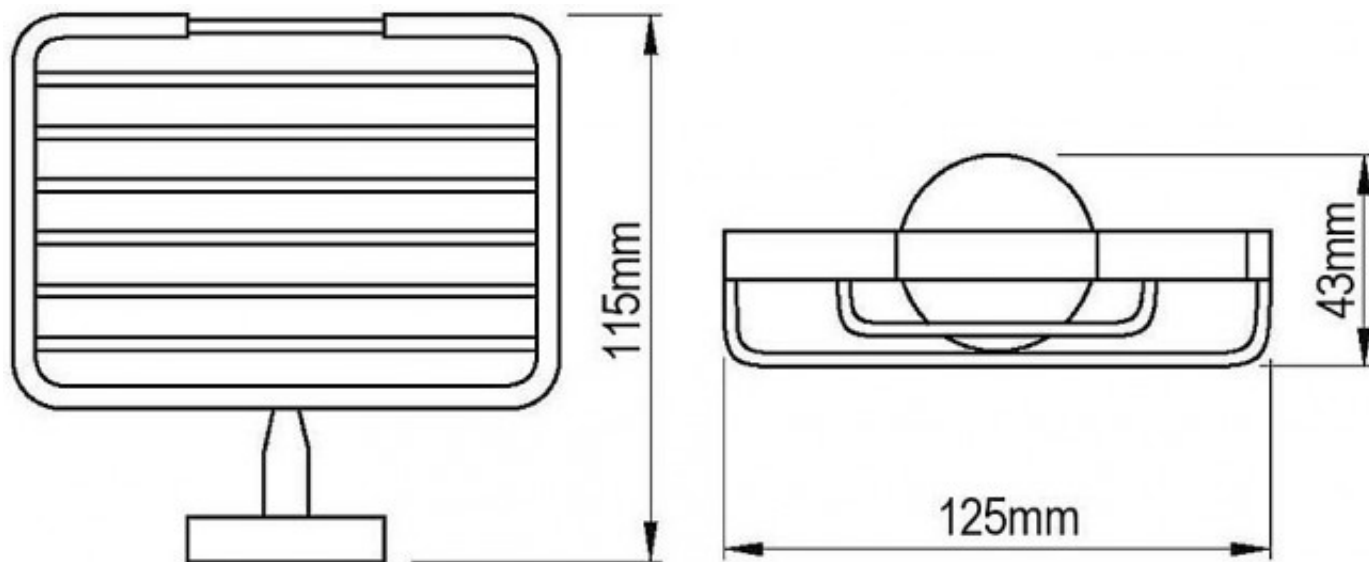

Projix Soap Basket

Product Code:116010

1800 RAYMOR
raymor.com.au

Raymor
more like you

Projix Soap Basket

PRODUCT SPECIFICATION

Product Code	116010
Material	Zinc die cast
Finish	Chrome plated
Warranty	Visit www.raymor.com.au
Rail Length	115mm
Size	115mm
Wall Fixing	Single Point

Printed:27/09/2020

© Raymor 2017. All rights reserved.

Version 1 1/09/2017

All measurements are in millimetres and are to be used as a guide only. Specifications and materials may change without notice. Whilst all care has been taken to ensure that all details are correct at the time of print we reserve the right to correct any errors, inaccuracies or omissions or to change or update any details or information at any time without notice.