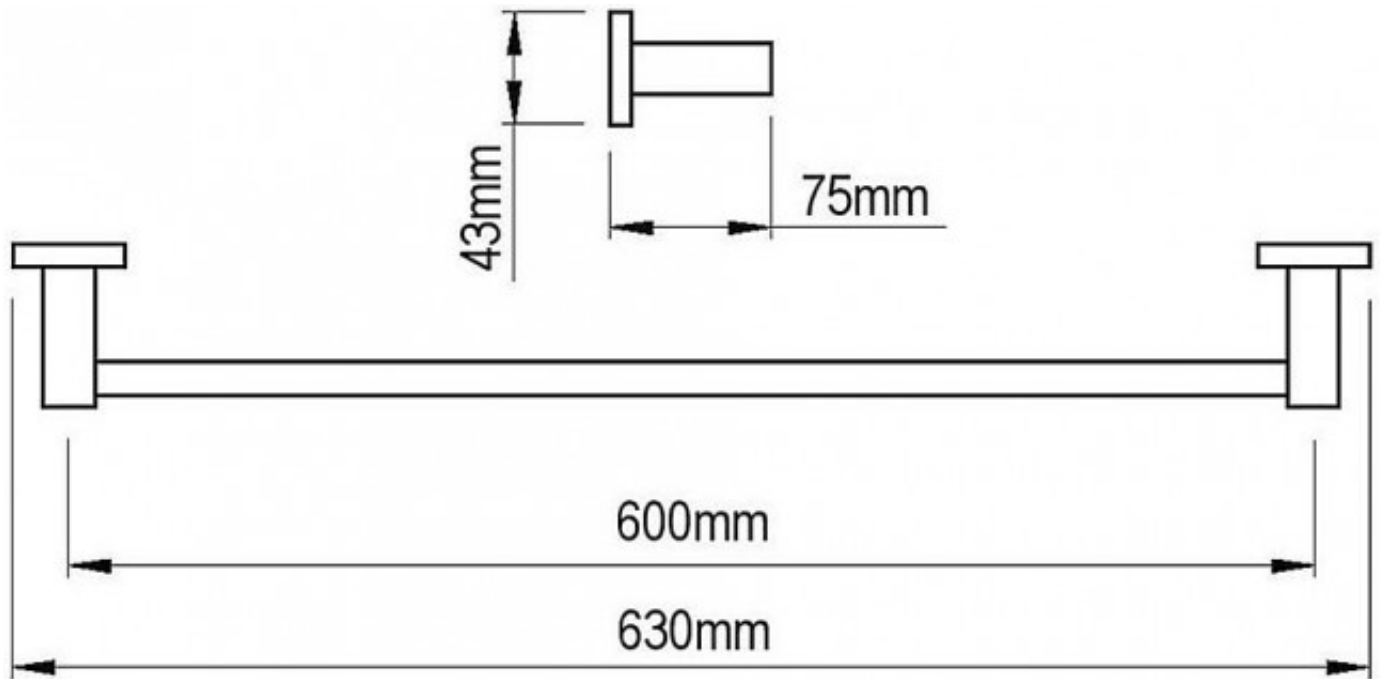

## Projix Single Towel Rail 600mm

Product Code:116003

1800 RAYMOR  
[raymor.com.au](http://raymor.com.au)

**Raymor**  
*more like you*

# Projix Single Towel Rail 600mm

## PRODUCT SPECIFICATION

<b>Product Code</b>	116003
<b>Material</b>	Zinc die cast
<b>Finish</b>	Chrome plated
<b>Warranty</b>	Visit <a href="http://www.raymor.com.au">www.raymor.com.au</a>
<b>Rail Length</b>	600mm between centres
<b>Size</b>	600mm
<b>Wall Fixing</b>	Double Point

Printed:27/09/2020

© Raymor 2017. All rights reserved.

Version 1 1/09/2017

All measurements are in millimetres and are to be used as a guide only. Specifications and materials may change without notice. Whilst all care has been taken to ensure that all details are correct at the time of print we reserve the right to correct any errors, inaccuracies or omissions or to change or update any details or information at any time without notice.