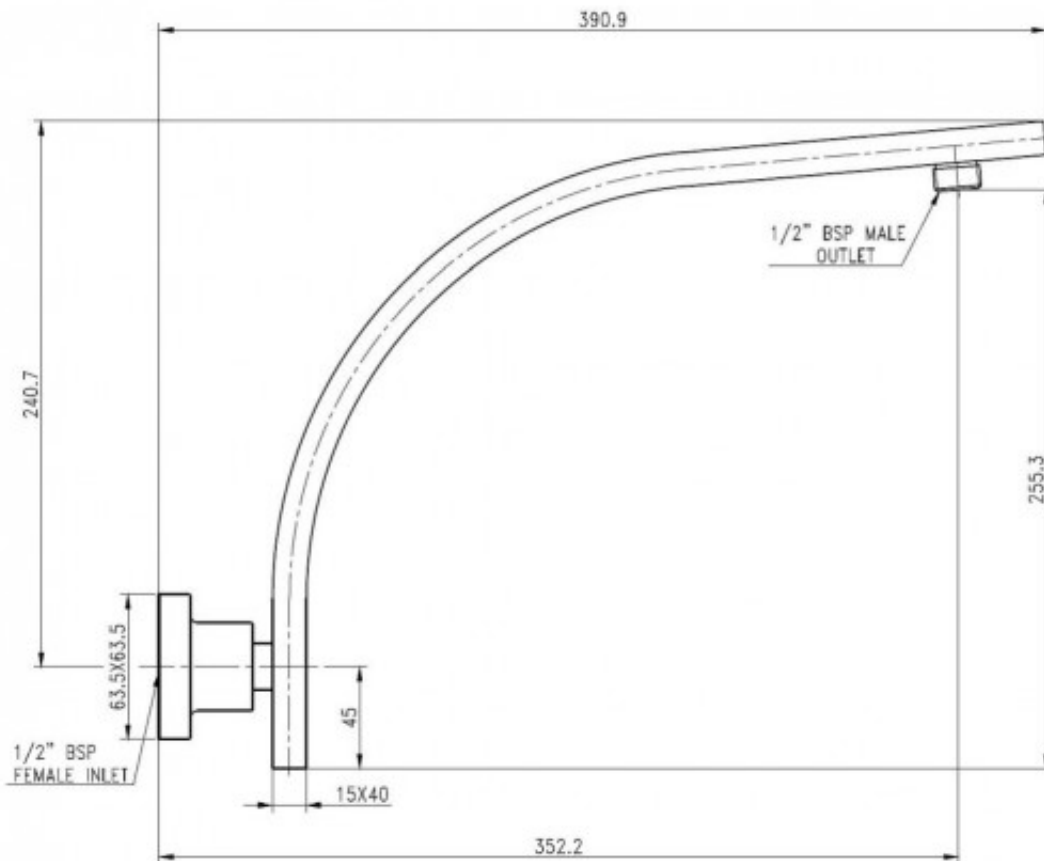

Raymor Rectangular Shower Arm

Product Code:121473

1800 RAYMOR
raymor.com.au

Raymor
more like you

Raymor Rectangular Shower Arm

PRODUCT SPECIFICATION

Product Code	121473
Finish	Chrome
Warranty	Visit www.raymor.com.au
Connection	1/2" BSP female thread wall connection
Arm Reach	368mm

Printed:27/09/2020

© Raymor 2017. All rights reserved.

Version 1 1/09/2017

All measurements are in millimetres and are to be used as a guide only. Specifications and materials may change without notice. Whilst all care has been taken to ensure that all details are correct at the time of print we reserve the right to correct any errors, inaccuracies or omissions or to change or update any details or information at any time without notice.