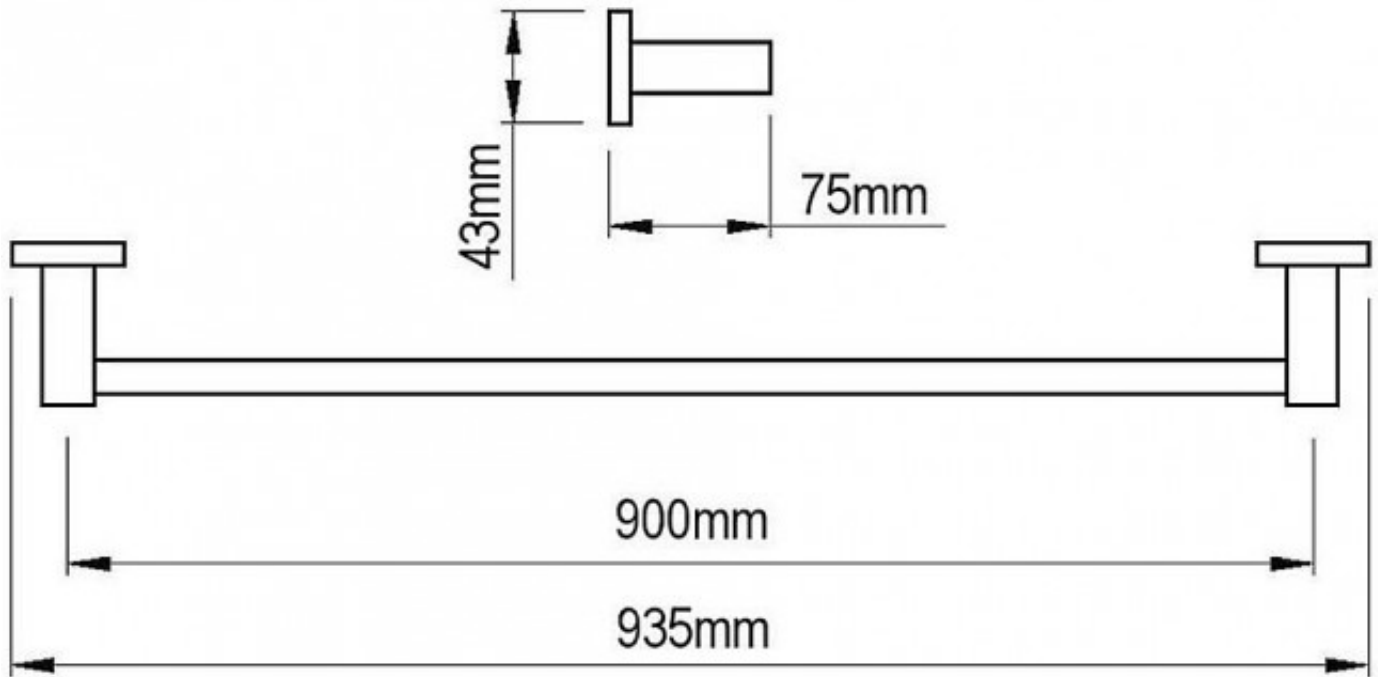

Projix Single Towel Rail 900mm

Product Code:116004

1800 RAYMOR
raymor.com.au

Raymor
more like you

Projix Single Towel Rail 900mm

PRODUCT SPECIFICATION

| | |
|---------------------|--|
| Product Code | 116004 |
| Material | Zinc die cast |
| Finish | Chrome plated |
| Warranty | Visit www.raymor.com.au |
| Size | 900mm |
| Wall Fixing | Double Point |

Printed:27/09/2020

© Raymor 2017. All rights reserved.

Version 1 1/09/2017

All measurements are in millimetres and are to be used as a guide only. Specifications and materials may change without notice. Whilst all care has been taken to ensure that all details are correct at the time of print we reserve the right to correct any errors, inaccuracies or omissions or to change or update any details or information at any time without notice.