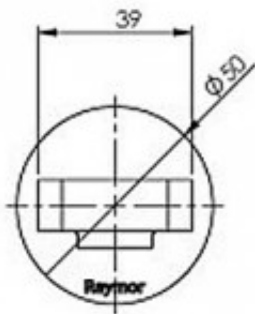

## Alor Basin Spout 180mm

Product Code:133225

1800 RAYMOR  
[raymor.com.au](http://raymor.com.au)

**Raymor**  
*more like you*

# Alor Basin Spout 180mm

## PRODUCT SPECIFICATION

<b>Product Code</b>	133225
<b>Material</b>	Brass
<b>Handle</b>	Zinc Die Cast Handle
<b>Finish</b>	Chrome plated
<b>Warranty</b>	Visit <a href="http://www.raymor.com.au">www.raymor.com.au</a>
<b>WELS-Rating</b>	WELS 6 STAR 4.5L/min
<b>Spout Reach</b>	180mm Fixed
<b>Spout Design</b>	Rectangular Straight
<b>Connection</b>	1/2
<b>Mounting</b>	Wall
<b>Spout Dressing</b>	50mm Diameter
<b>Pressure</b>	Hot and cold water inlet pressure should be equal Gravity feed not suitable