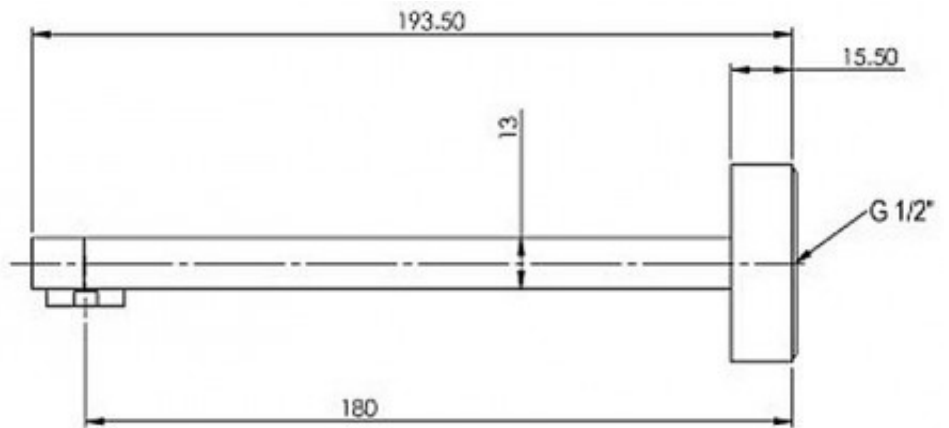

## Alor Basin Spout 180mm

Product Code:133225

1800 RAYMOR  
[raymor.com.au](http://raymor.com.au)

**Raymor**  
*more like you*

# Alor Basin Spout 180mm

## PRODUCT SPECIFICATION

<b>Product Code</b>	133225
<b>Material</b>	Brass
<b>Handle</b>	Zinc Die Cast Handle
<b>Finish</b>	Chrome plated
<b>Warranty</b>	Visit <a href="http://www.raymor.com.au">www.raymor.com.au</a>
<b>WELS-Rating</b>	WELS 6 STAR 4.5L/min
<b>Spout Reach</b>	180mm Fixed
<b>Spout Design</b>	Rectangular Straight
<b>Connection</b>	1/2
<b>Mounting</b>	Wall
<b>Spout Dressing</b>	50mm Diameter
<b>Pressure</b>	Hot and cold water inlet pressure should be equal Gravity feed not suitable

Printed:27/09/2020

© Raymor 2017. All rights reserved.

Version 1 1/09/2017

All measurements are in millimetres and are to be used as a guide only. Specifications and materials may change without notice. Whilst all care has been taken to ensure that all details are correct at the time of print we reserve the right to correct any errors, inaccuracies or omissions or to change or update any details or information at any time without notice.