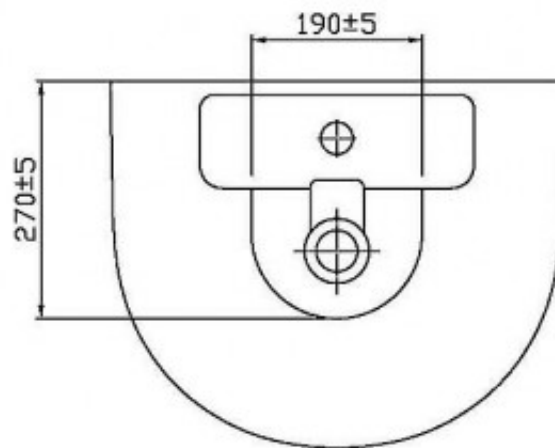

Lawson Wall Basin

Product Code:132840

1800 RAYMOR
raymor.com.au

Raymor
more like you

Lawson Wall Basin

PRODUCT SPECIFICATION

Product Code	132840
Material	Vitreous china
Warranty	Visit www.raymor.com.au
Item Colour	White
Plug and Waste	Included
Type	Wall Hung
Capacity	4.5L
Overflow	Yes
Tap hole	One Tap Hole

SPARE PARTS

- 133601 Pop Up waste with Hair Catcher
- 139034 Chrome Overflow Grille Cover

Printed:27/09/2020

© Raymor 2017. All rights reserved.

Version 1 1/09/2017

All measurements are in millimetres and are to be used as a guide only. Specifications and materials may change without notice. Whilst all care has been taken to ensure that all details are correct at the time of print we reserve the right to correct any errors, inaccuracies or omissions or to change or update any details or information at any time without notice.