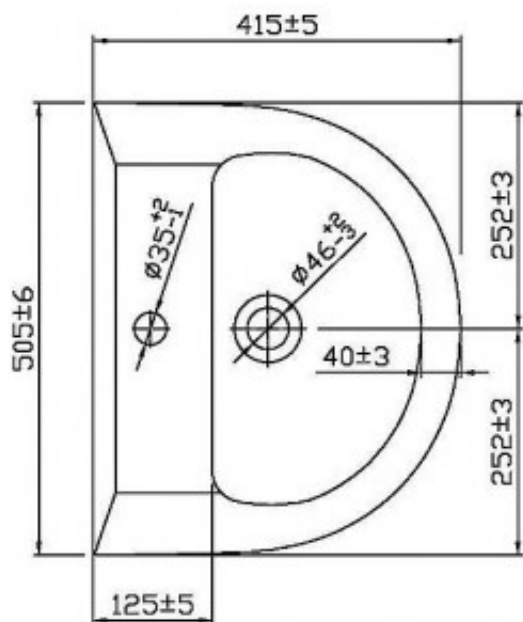

Lawson Wall Basin

Product Code:132840

1800 RAYMOR
raymor.com.au

Raymor
more like you

Lawson Wall Basin

PRODUCT SPECIFICATION

Product Code	132840
Material	Vitreous china
Warranty	Visit www.raymor.com.au
Item Colour	White
Plug and Waste	Included
Type	Wall Hung
Capacity	4.5L
Overflow	Yes
Tap hole	One Tap Hole

SPARE PARTS

- 133601 Pop Up waste with Hair Catcher
- 139034 Chrome Overflow Grille Cover

Printed:27/09/2020

© Raymor 2017. All rights reserved.

Version 1 1/09/2017

All measurements are in millimetres and are to be used as a guide only. Specifications and materials may change without notice. Whilst all care has been taken to ensure that all details are correct at the time of print we reserve the right to correct any errors, inaccuracies or omissions or to change or update any details or information at any time without notice.