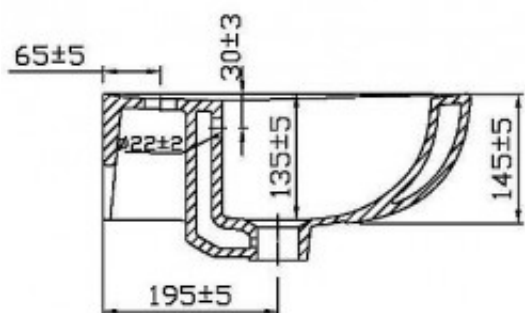

Lawson Wall Basin

Product Code:132840

1800 RAYMOR
raymor.com.au

Raymor
more like you

Lawson Wall Basin

PRODUCT SPECIFICATION

Product Code	132840
Material	Vitreous china
Warranty	Visit www.raymor.com.au
Item Colour	White
Plug and Waste	Included
Type	Wall Hung
Capacity	4.5L
Overflow	Yes
Tap hole	One Tap Hole

SPARE PARTS

- 133601 Pop Up waste with Hair Catcher
- 139034 Chrome Overflow Grille Cover

Printed:27/09/2020

© Raymor 2017. All rights reserved.

Version 1 1/09/2017

All measurements are in millimetres and are to be used as a guide only. Specifications and materials may change without notice. Whilst all care has been taken to ensure that all details are correct at the time of print we reserve the right to correct any errors, inaccuracies or omissions or to change or update any details or information at any time without notice.