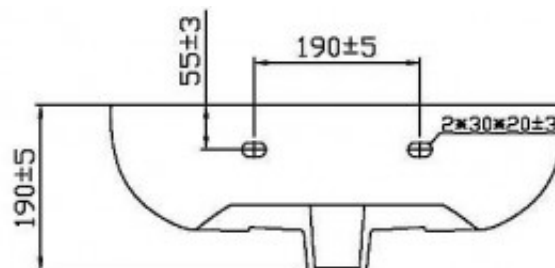

Lawson Wall Basin

Product Code:132840

1800 RAYMOR
raymor.com.au

Raymor
more like you

Lawson Wall Basin

PRODUCT SPECIFICATION

Product Code	132840
Material	Vitreous china
Warranty	Visit www.raymor.com.au
Item Colour	White
Plug and Waste	Included
Type	Wall Hung
Capacity	4.5L
Overflow	Yes
Tap hole	One Tap Hole

SPARE PARTS

- 133601 Pop Up waste with Hair Catcher
- 139034 Chrome Overflow Grille Cover

Printed:27/09/2020

© Raymor 2017. All rights reserved.

Version 1 1/09/2017

All measurements are in millimetres and are to be used as a guide only. Specifications and materials may change without notice. Whilst all care has been taken to ensure that all details are correct at the time of print we reserve the right to correct any errors, inaccuracies or omissions or to change or update any details or information at any time without notice.