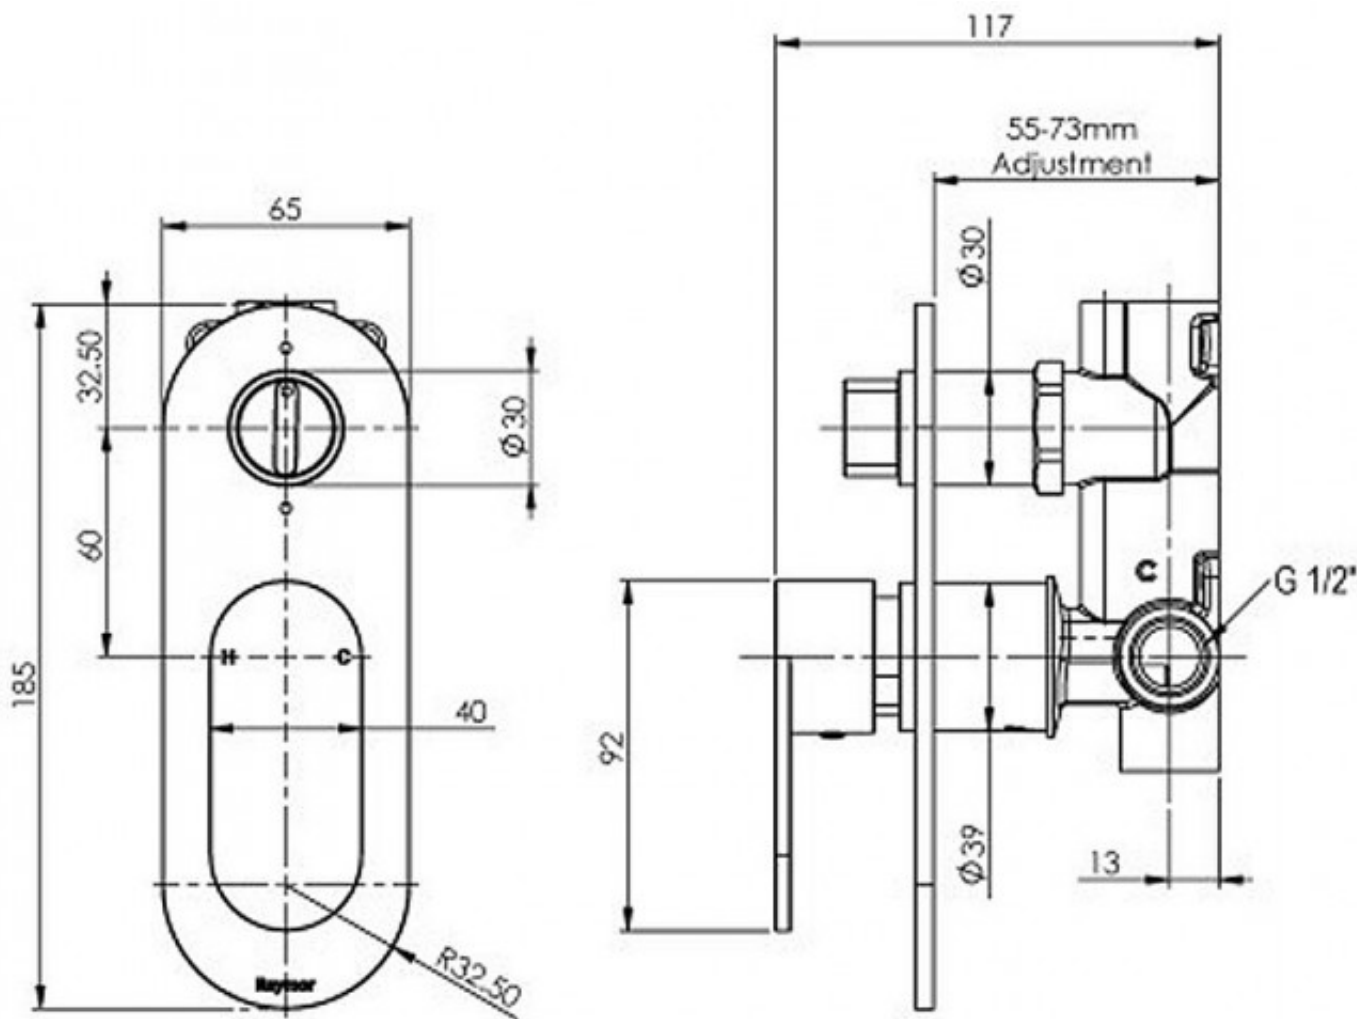

Lavas Bath/Shower Diverter Mixer

Product Code:133234

1800 RAYMOR
raymor.com.au

Raymor
more like you

Lavas Bath/Shower Diverter Mixer

PRODUCT SPECIFICATION

Product Code	133234
Material	Brass 4 port one piece body
Handle	Zinc Die Cast Handle
Finish	Chrome plated
Cartridge	35mm
Handle Style	Paddle
Installation depth	73-55mm Wall adjustment
Hot/Cold Indicator	Laser etched H and C on handle
Warranty	Visit www.raymor.com.au
Wall Plate design/size	185mm x 65mm Rectangular - Full Radiused ends
Shut Off	35mm Ceramic Disc
Fixing	4 x Lugged Fixing points
Divertor Operation	Ceramic Disc Twist
Installation Depth Adjustment	55mm to 73mm
Wall Fixing Pressure	4 x Lugged Fixing points Hot and cold water inlet pressure should be equal Gravity feed not suitable
Finish Wall Adjustment	55mm to 73mm

Printed:27/09/2020

© Raymor 2017. All rights reserved.

Version 1 1/09/2017

All measurements are in millimetres and are to be used as a guide only. Specifications and materials may change without notice. Whilst all care has been taken to ensure that all details are correct at the time of print we reserve the right to correct any errors, inaccuracies or omissions or to change or update any details or information at any time without notice.