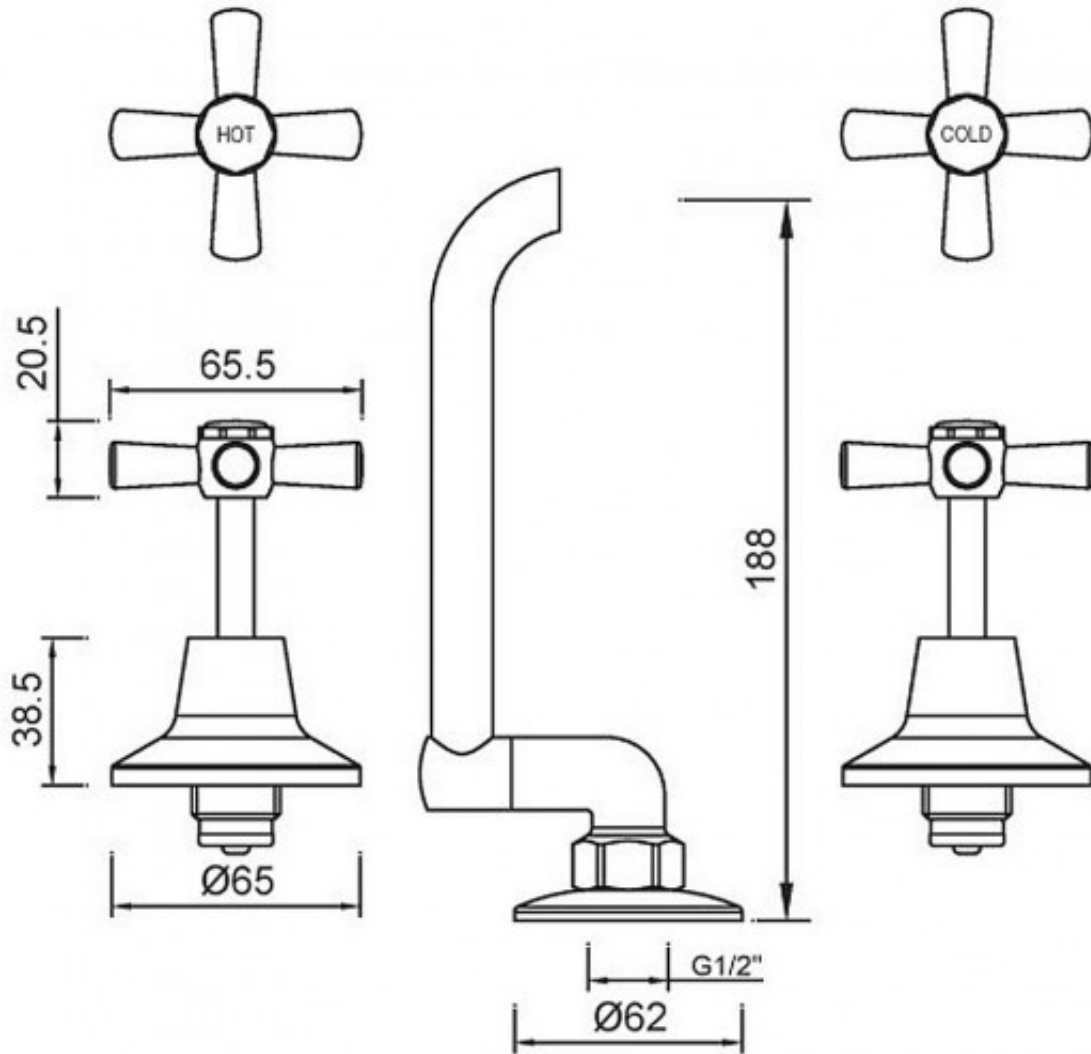

Armada Laundry Set

Product Code:133322

1800 RAYMOR
raymor.com.au

Raymor
more like you

Armada Laundry Set

PRODUCT SPECIFICATION

Product Code	133322
Finish	Chrome plated
Handle Style	Cross handle
Hot/Cold Indicator	Silver writing on white backing
Warranty	Visit www.raymor.com.au
WELS-Rating	WELS 4 STAR 7.5L/min
Spout Reach	200mm - From wall to centre of outlet
Shut Off	Jumper Valve
Spout Design	Round straight swivel downswept

Printed:27/09/2020

© Raymor 2017. All rights reserved.

Version 1 1/09/2017

All measurements are in millimetres and are to be used as a guide only. Specifications and materials may change without notice. Whilst all care has been taken to ensure that all details are correct at the time of print we reserve the right to correct any errors, inaccuracies or omissions or to change or update any details or information at any time without notice.