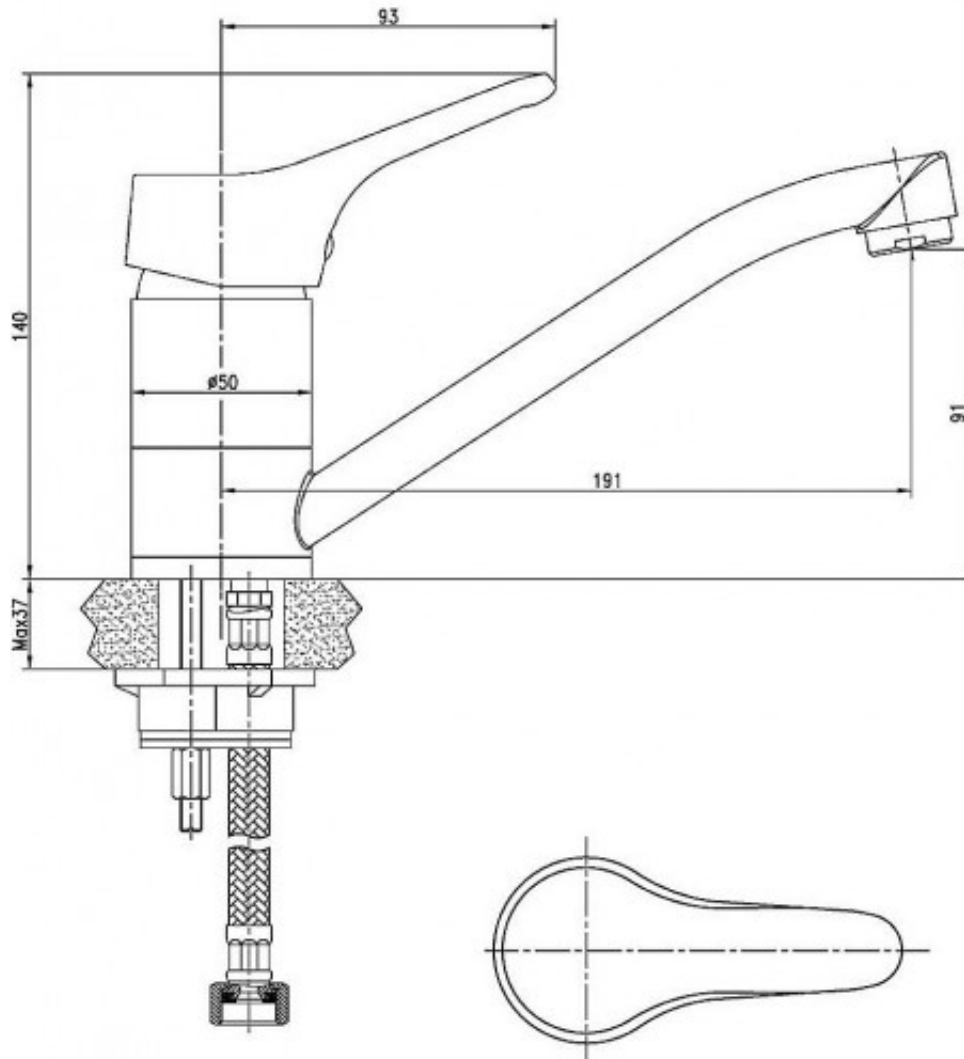

Armada Sink Mixer

Product Code:133345

1800 RAYMOR
raymor.com.au

Raymor
more like you

Armada Sink Mixer

PRODUCT SPECIFICATION

Product Code	133345
Material	Brass Body
Handle	Zinc Die Cast Handle
Finish	Chrome Plated
Cartridge	40mm
Handle Style	Conventional radiused end
Hot/Cold Indicator	Coloured Hot and Cold indicator button
Warranty	Visit www.raymor.com.au
WELS-Rating	WELS 4 STAR 7.5L/min
Spout Reach	191mm - Centre of Mixer to centre of Aerator
Connector Tails	Stainless Steel PEX Lined
Sink/Basin Mixer Operation	Swivel spout
Mixer Height	91mm - Bench to centre of outlet
Bench Fixing	Threaded Rod & Horse Shoe Bracket
Mount Surface	Suitable for up to 37mm bench thickness
Pressure	Hot and cold water inlet pressure should be equal Gravity feed not suitable

Printed:27/09/2020

© Raymor 2017. All rights reserved.

Version 1 1/09/2017

All measurements are in millimetres and are to be used as a guide only. Specifications and materials may change without notice. Whilst all care has been taken to ensure that all details are correct at the time of print we reserve the right to correct any errors, inaccuracies or omissions or to change or update any details or information at any time without notice.