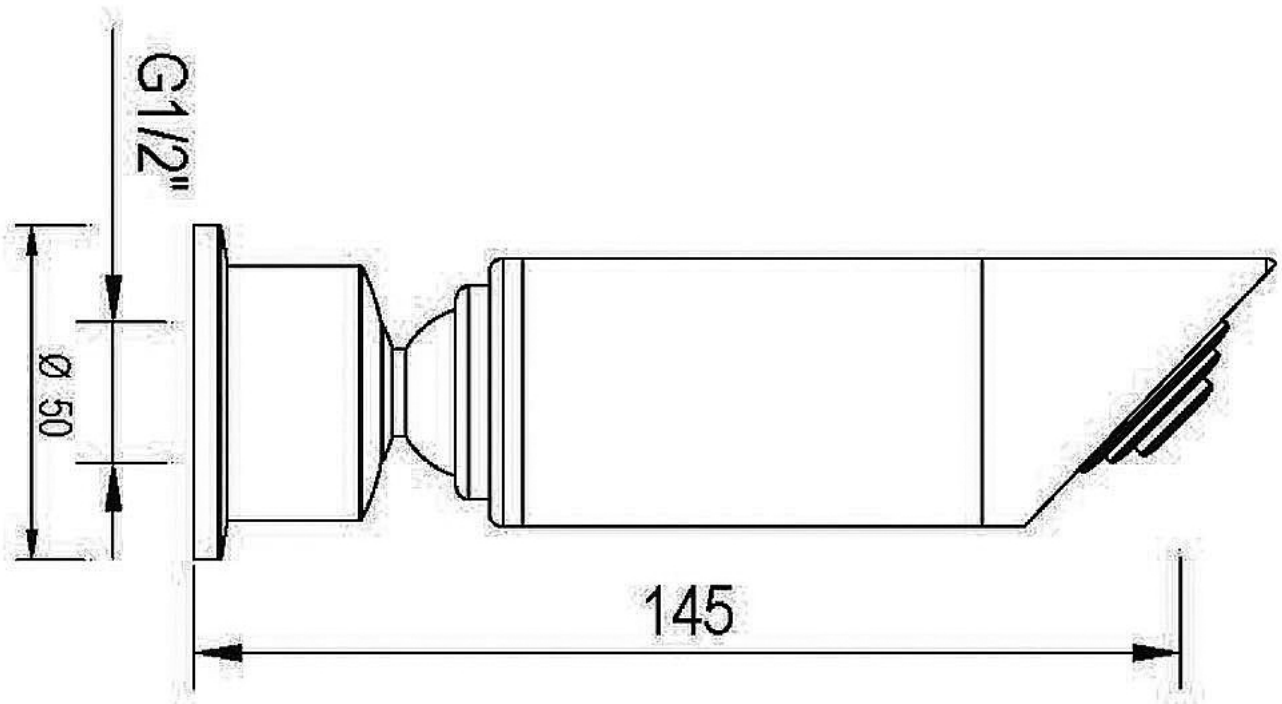

Atlanta Wall Shower Chrome

Product Code: 133344

Product Specifications.

WELS rating WELS 3 Star 9.0L/min

**WELS
Registration No.**

Warranty 20 years – main brass body, wall elbow, shower arm, shower rail, PVC coated hose, showerhead, handpiece, slide bracket, diverter assembly, soap dish, and chrome plated finish
5 years - PVD and electroplate finishes
1 year - seals and labour

Colour Chrome

Installation Type Wall mount

Shower Type Wall shower

Function Single function, anti vandal

Shower Reach 145mm

**Shower Rose
Diameter** 40mm

Inclusions Wall shower
Installation Instructions

**Maintenance &
Care** Clean using a soft sponge or cloth with warm soapy water or detergent. Never use abrasive brushes or scourer pads to clean products. Rinse with water immediately after using any cleaning solution

For more information call 1800 BATHROOM (1800 228 476) or visit raymor.com.au

© Registered trademark of Tradelink. All dimensions are in millimetres. Dimensions are approximate and should be checked against the physical product before installation. Changes may be made to this specification without notice due to our commitment to continual improvement. See raymor.com.au for full warranty details.
All dimensions in mm.
Version 1

raymor

Atlanta Wall Shower Chrome

Product Code: 133344

For more information call 1800 BATHROOM (1800 228 476) or visit raymor.com.au

© Registered trademark of Tradelink. All dimensions are in millimetres. Dimensions are approximate and should be checked against the physical product before installation. Changes may be made to this specification without notice due to our commitment to continual improvement. See raymor.com.au for full warranty details.
All dimensions in mm.