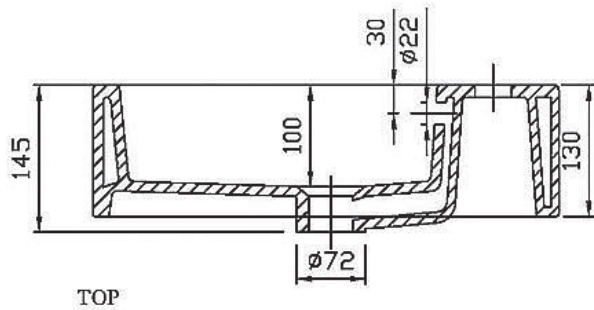

For more information call 1800 BATHROOM (1800 228 476) or visit [raymor.com.au](http://raymor.com.au)

® Registered trademark of Tradelink. All dimensions are in millimetres. Dimensions are approximate and should be checked against the physical product before installation. Changes may be made to this specification without notice due to our commitment to continual improvement. See [raymor.com.au](http://raymor.com.au) for full warranty details.  
All dimensions in mm.

# Projix LH Wall Hung Basin 460 x 260mm.

Product Code: 133444

OUTLET HOLE  
DETAIL

For more information call 1800 BATHROOM (1800 228 476) or visit [raymor.com.au](http://raymor.com.au)

© Registered trademark of Tradelink. All dimensions are in millimetres. Dimensions are approximate and should be checked against the physical product before installation. Changes may be made to this specification without notice due to our commitment to continual improvement. See [raymor.com.au](http://raymor.com.au) for full warranty details.  
All dimensions in mm.