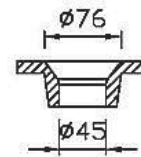

For more information call 1800 BATHROOM (1800 228 476) or visit [raymor.com.au](http://raymor.com.au)

® Registered trademark of Tradelink. All dimensions are in millimetres. Dimensions are approximate and should be checked against the physical product before installation. Changes may be made to this specification without notice due to our commitment to continual improvement. See [raymor.com.au](http://raymor.com.au) for full warranty details.  
All dimensions in mm.

# Projix LH Wall Hung Basin 460 x 260mm.

Product Code: 133444

OUTLET HOLE  
DETAIL

For more information call 1800 BATHROOM (1800 228 476) or visit [raymor.com.au](http://raymor.com.au)

© Registered trademark of Tradelink. All dimensions are in millimetres. Dimensions are approximate and should be checked against the physical product before installation. Changes may be made to this specification without notice due to our commitment to continual improvement. See [raymor.com.au](http://raymor.com.au) for full warranty details.  
All dimensions in mm.