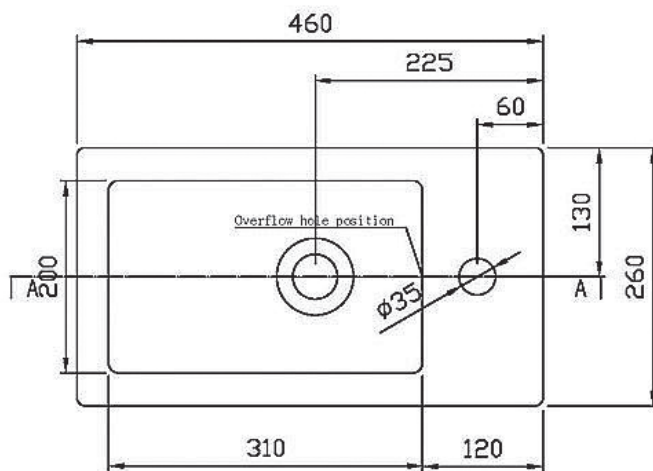

## Product Specifications.

<b>Warranty</b>	20 years - vitreous china 5 years - plug and waste, overflow ring, bottle trap, chrome, PVD and electroplate finishes, fittings; 1 year - seals and labour	<b>Inclusions</b>	Chrome pop up plug and waste with hair catcher Chrome overflow ring Wall fixing kit Installation instructions
<b>Colour</b>	White	<b>Maintenance &amp; Care</b>	Clean using a soft sponge or cloth with warm soapy water or detergent. Never use abrasive brushes or scourer pads to clean products. Rinse with water immediately after using any cleaning solution
<b>Installation Type</b>	Wall Hung		
<b>Material</b>	Vitreous China		
<b>Taphole</b>	1		
<b>Overflow</b>	Yes		
<b>Width</b>	260mm		
<b>Height</b>	145mm		
<b>Depth</b>	460mm		

For more information call 1800 BATHROOM (1800 228 476) or visit [raymor.com.au](http://raymor.com.au)

® Registered trademark of Tradelink. All dimensions are in millimetres. Dimensions are approximate and should be checked against the physical product before installation. Changes may be made to this specification without notice due to our commitment to continual improvement. See [raymor.com.au](http://raymor.com.au) for full warranty details.  
All dimensions in mm.

# Projix LH Wall Hung Basin 460 x 260mm.

Product Code: 133444

OUTLET HOLE  
DETAIL

For more information call 1800 BATHROOM (1800 228 476) or visit [raymor.com.au](http://raymor.com.au)

© Registered trademark of Tradelink. All dimensions are in millimetres. Dimensions are approximate and should be checked against the physical product before installation. Changes may be made to this specification without notice due to our commitment to continual improvement. See [raymor.com.au](http://raymor.com.au) for full warranty details.  
All dimensions in mm.