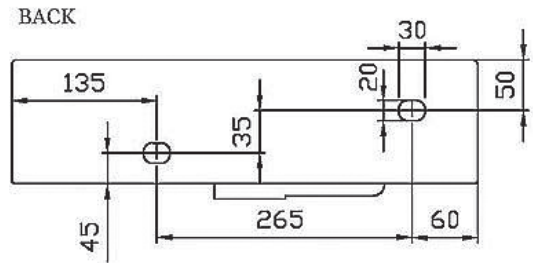

For more information call 1800 BATHROOM (1800 228 476) or visit [raymor.com.au](http://raymor.com.au)

® Registered trademark of Tradelink. All dimensions are in millimetres. Dimensions are approximate and should be checked against the physical product before installation. Changes may be made to this specification without notice due to our commitment to continual improvement. See [raymor.com.au](http://raymor.com.au) for full warranty details.  
All dimensions in mm.

# Projix LH Wall Hung Basin 460 x 260mm.

Product Code: 133444

OUTLET HOLE  
DETAIL

For more information call 1800 BATHROOM (1800 228 476) or visit [raymor.com.au](http://raymor.com.au)

© Registered trademark of Tradelink. All dimensions are in millimetres. Dimensions are approximate and should be checked against the physical product before installation. Changes may be made to this specification without notice due to our commitment to continual improvement. See [raymor.com.au](http://raymor.com.au) for full warranty details.  
All dimensions in mm.