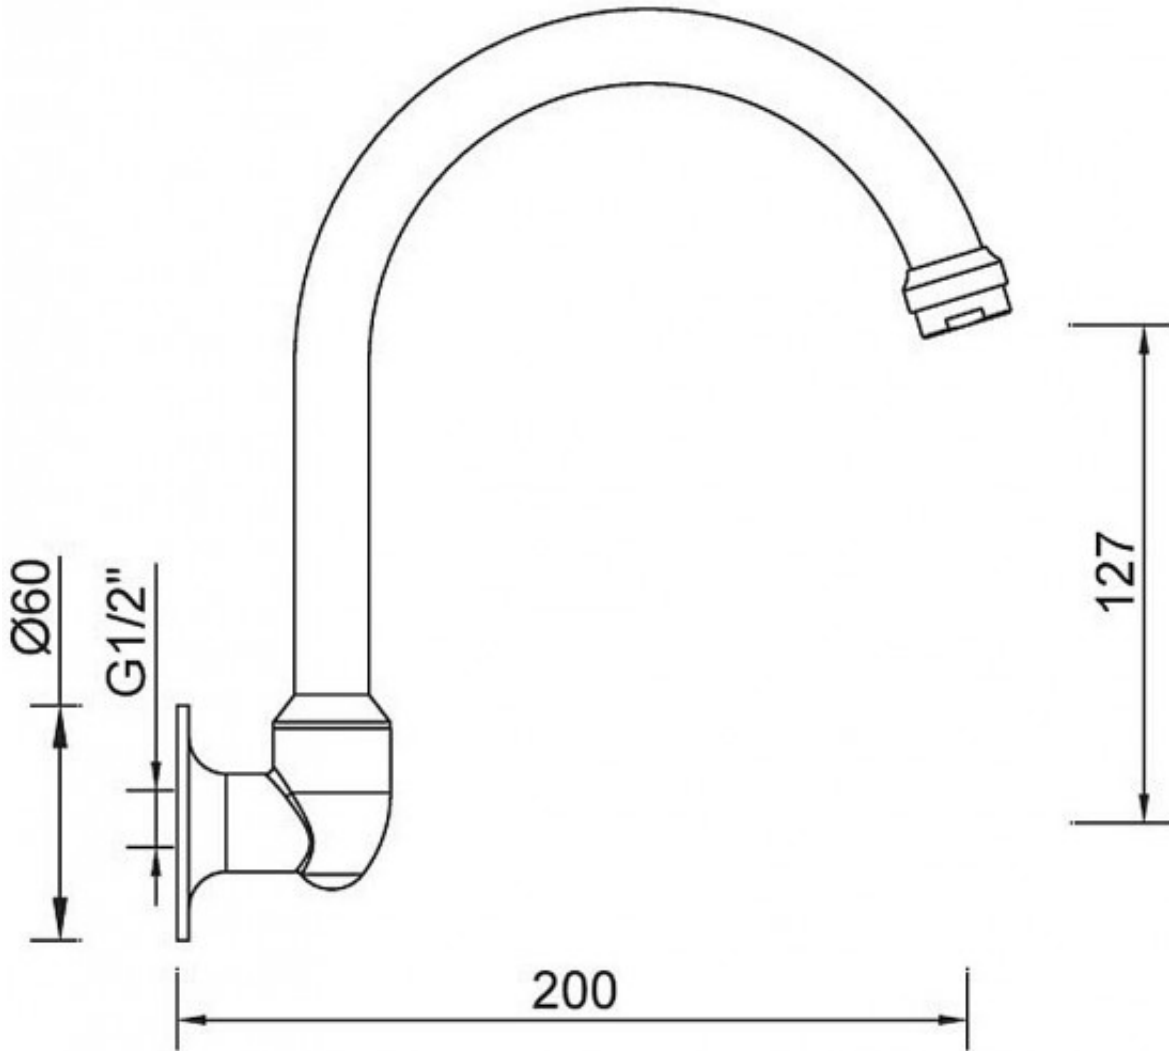

Armada Wall Spout

Product Code:133342

1800 RAYMOR
raymor.com.au

Raymor
more like you

Armada Wall Spout

PRODUCT SPECIFICATION

Product Code	133342
Material	Brass
Finish	Chrome plated
Warranty	Visit www.raymor.com.au
WELS-Rating	WELS 4 STAR 7.5L/min
Spout Reach	200mm Swivel
Spout Design	Gooseneck round
Connection	1/2" BSP female thread
Mounting	Wall
Spout Dressing	60mm Diameter

Printed:27/09/2020

© Raymor 2017. All rights reserved.

Version 1 1/09/2017

All measurements are in millimetres and are to be used as a guide only. Specifications and materials may change without notice. Whilst all care has been taken to ensure that all details are correct at the time of print we reserve the right to correct any errors, inaccuracies or omissions or to change or update any details or information at any time without notice.