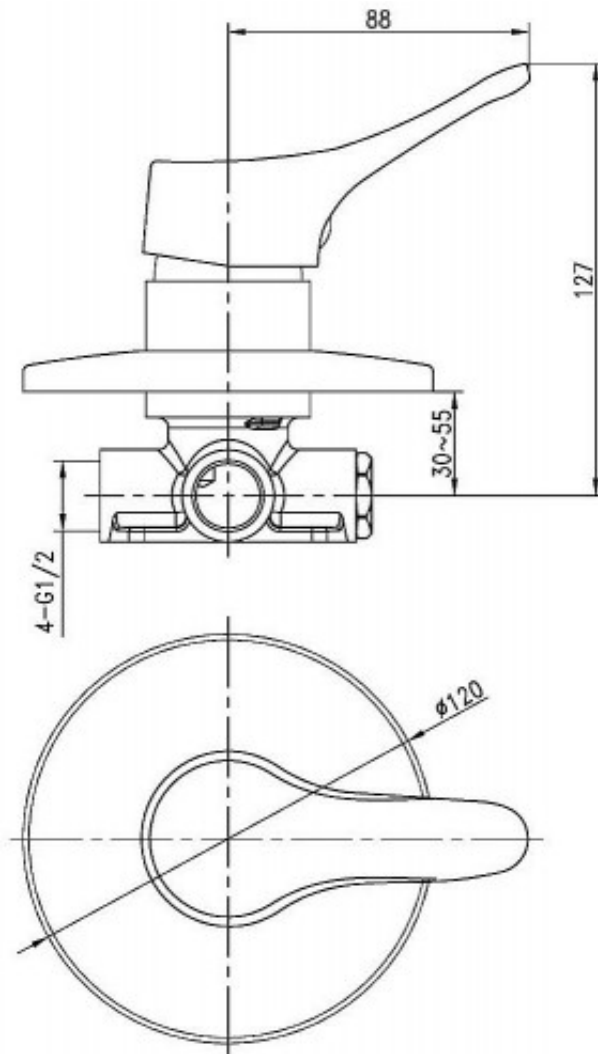

Armada Bath/Shower Mixer

Product Code:133346

1800 RAYMOR
raymor.com.au

Raymor
more like you

Armada Bath/Shower Mixer

PRODUCT SPECIFICATION

Product Code	133346
Material	Brass 4 port one piece body
Handle	Zinc Die Cast Handle
Finish	Chrome plated
Cartridge	40mm
Handle Style	Conventional radiused end
Hot/Cold Indicator	Red and Blue indicator lines on handle
Warranty	Visit www.raymor.com.au
Wall Plate	120mm Round Wall Plate
design/size	
Fixing	4 x Lugged Fixing points
Installation Depth	30mm to 55mm
Adjustment	
Wall Fixing	4 x Lugged Fixing points
Pressure	Hot and cold water inlet pressure should be equal Gravity feed not suitable
Finish Wall Adjustment	30mm to 55mm

Printed:27/09/2020

© Raymor 2017. All rights reserved.

Version 1 1/09/2017

All measurements are in millimetres and are to be used as a guide only. Specifications and materials may change without notice. Whilst all care has been taken to ensure that all details are correct at the time of print we reserve the right to correct any errors, inaccuracies or omissions or to change or update any details or information at any time without notice.