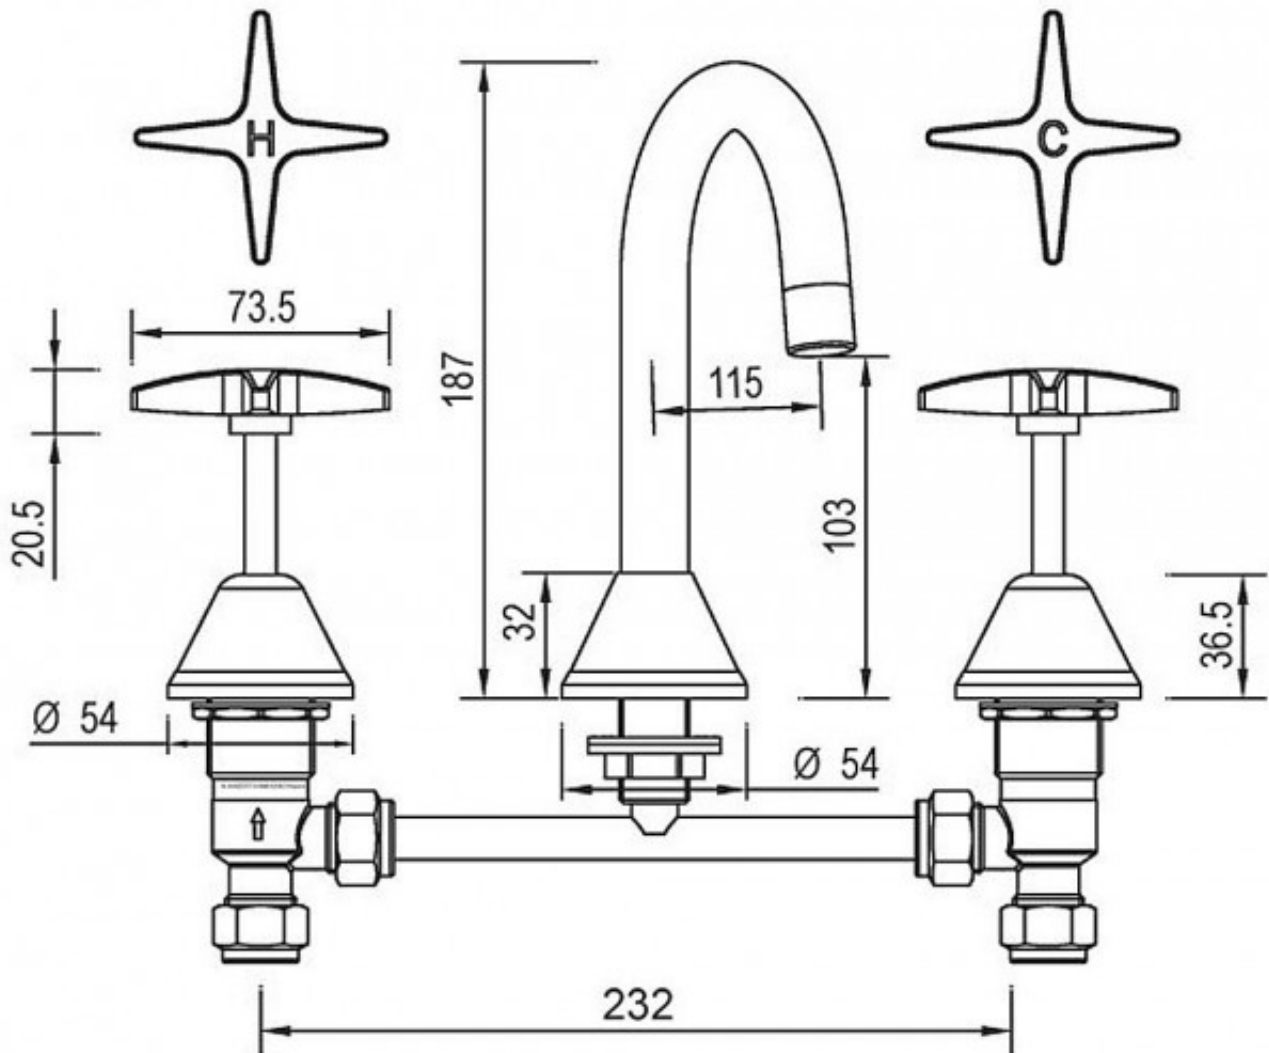

Atlanta Basin Set

Product Code:133360

1800 RAYMOR
raymor.com.au

Raymor
more like you

Atlanta Basin Set

PRODUCT SPECIFICATION

Product Code	133360
Finish	Chrome plated
Handle Style	Cross handle
Hot/Cold Indicator	H & C Stamped onto top of handle
Warranty	Visit www.raymor.com.au
WELS-Rating	WELS 5 STAR 6.0L/min
Spout Reach	115mm - centre of Spout to centre of Aerator
Shut Off	Jumper Valve
Mount Surface	Suitable for up to 25mm bench thickness
Spout Design	Gooseneck Fixed

Printed:27/09/2020

© Raymor 2017. All rights reserved.

Version 1 1/09/2017

All measurements are in millimetres and are to be used as a guide only. Specifications and materials may change without notice. Whilst all care has been taken to ensure that all details are correct at the time of print we reserve the right to correct any errors, inaccuracies or omissions or to change or update any details or information at any time without notice.