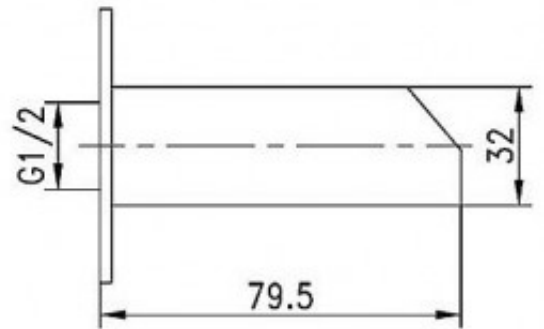

Weipa Angle Wall Bath Spout

Product Code:133418

1800 RAYMOR
raymor.com.au

Raymor
more like you

Weipa Angle Wall Bath Spout

PRODUCT SPECIFICATION

Product Code	133418
Material	Brass
Finish	Chrome plated
Warranty	Visit www.raymor.com.au
Spout Reach	80mm Fixed
Spout Design	Rectangular
Connection	1/2" BSP female thread
Mounting	Wall
Spout Dressing	150mm x 60mm

Printed:27/09/2020

© Raymor 2017. All rights reserved.

Version 1 1/09/2017

All measurements are in millimetres and are to be used as a guide only. Specifications and materials may change without notice. Whilst all care has been taken to ensure that all details are correct at the time of print we reserve the right to correct any errors, inaccuracies or omissions or to change or update any details or information at any time without notice.