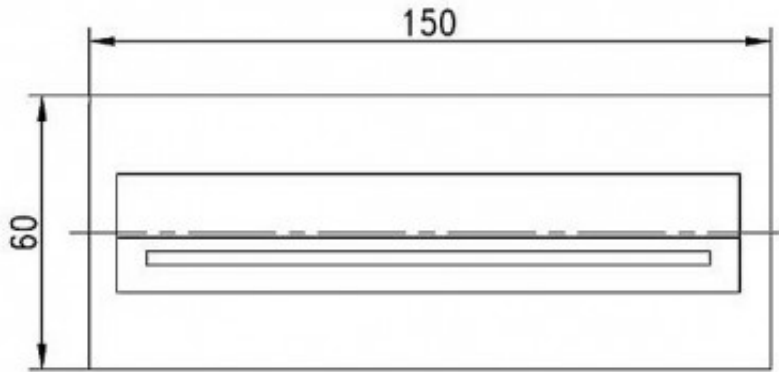

Weipa Angle Wall Bath Spout

Product Code:133418

1800 RAYMOR
raymor.com.au

Raymor
more like you

Weipa Angle Wall Bath Spout

PRODUCT SPECIFICATION

Product Code	133418
Material	Brass
Finish	Chrome plated
Warranty	Visit www.raymor.com.au
Spout Reach	80mm Fixed
Spout Design	Rectangular
Connection	1/2" BSP female thread
Mounting	Wall
Spout Dressing	150mm x 60mm

Printed:27/09/2020

© Raymor 2017. All rights reserved.

Version 1 1/09/2017

All measurements are in millimetres and are to be used as a guide only. Specifications and materials may change without notice. Whilst all care has been taken to ensure that all details are correct at the time of print we reserve the right to correct any errors, inaccuracies or omissions or to change or update any details or information at any time without notice.