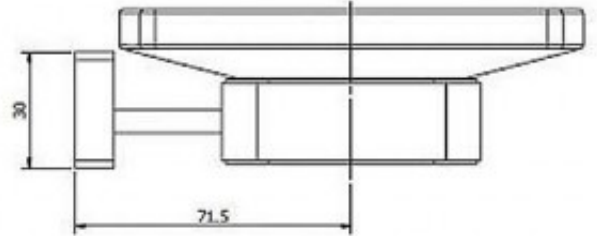

Tanami Soap Dish Holder

Product Code:134009

1800 RAYMOR
raymor.com.au

Raymor
more like you

Tanami Soap Dish Holder

PRODUCT SPECIFICATION

Product Code	134009
Material	Brass & frosted glass dish
Finish	Chrome plated
Warranty	Visit www.raymor.com.au
Size	120mm
Wall Fixing	Double Point

Printed:27/09/2020

© Raymor 2017. All rights reserved.

Version 1 1/09/2017

All measurements are in millimetres and are to be used as a guide only. Specifications and materials may change without notice. Whilst all care has been taken to ensure that all details are correct at the time of print we reserve the right to correct any errors, inaccuracies or omissions or to change or update any details or information at any time without notice.