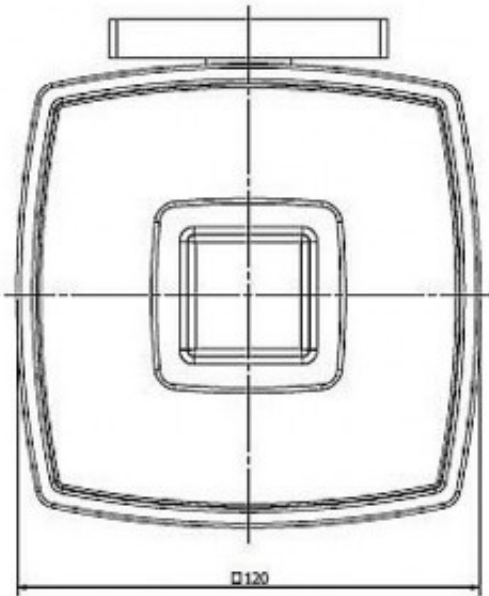

Tanami Soap Dish Holder

Product Code:134009

1800 RAYMOR
raymor.com.au

Raymor
more like you

Tanami Soap Dish Holder

PRODUCT SPECIFICATION

Product Code	134009
Material	Brass & frosted glass dish
Finish	Chrome plated
Warranty	Visit www.raymor.com.au
Size	120mm
Wall Fixing	Double Point

Printed:27/09/2020

© Raymor 2017. All rights reserved.

Version 1 1/09/2017

All measurements are in millimetres and are to be used as a guide only. Specifications and materials may change without notice. Whilst all care has been taken to ensure that all details are correct at the time of print we reserve the right to correct any errors, inaccuracies or omissions or to change or update any details or information at any time without notice.